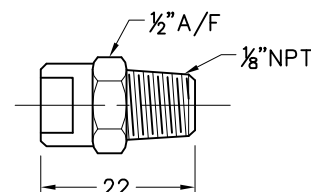

730020 **Nozzle 1/8" NPT**
Material : Stainless Steel
Nominal Flow Rate : 6 g/s