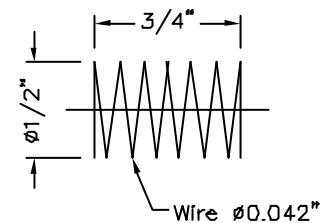

736460

**90 Micron Sintered Filter Element**

Material : Sintered Stainless Steel  
Use : With Manifold #736459 or Filter Housing #736698  
Includes : Filter Element Only

736461

**Manifold Block Spring**

Material : Stainless Steel Ø1/2" x 3/4" Lg x 0.042" Wire  
Use : Secures Sintered Filter #736460 in Manifold #736459  
Includes : Spring Only