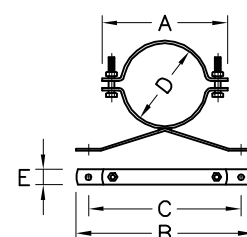

736711

**Dose Cylinder Adapter Size D, E & G**

Material : Unplated Brass  
Use : Allows 1/4" Fitting to Be Connected to D, E & G Size Dose Cylinder

736715

**Dose Cylinder Mounting Bracket C**

Material : White Powder Coated Steel  
Use : To Support "C" Size Envirosol Dose Cylinder  
 A = 180, B = 250, C = 150, D = 117, E = 25