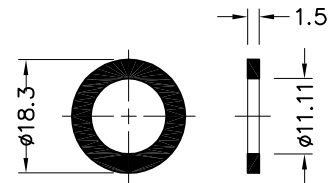

736725

**Nozzle Block Mounting Bracket**

Material : 2mm Aluminium  
Use : Suitable for Mounting of Nozzle Block #730026  
Includes : 1 off Bracket Only

736867

**Spigot Sealing Washer RG134**

Material : Nylon  
Use : InsectiGas and PestiGas Spigot Seal  
Size : 11.1 ID x 18.3 OD x 1.5 Thick  
Includes : 1 off Washer Only