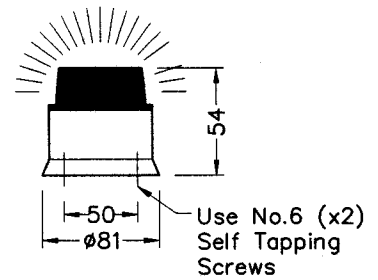

Strobe Lamp Blue, IP65

Material : Blue Polycarbonate Lens
Use : To Indicate When Spacecontroller is Operating
Includes : Terminal Block & Mounting Base
Specification : 12/24VDC x 2W, IP65, -20 to +40°C, 1Hz Nominal