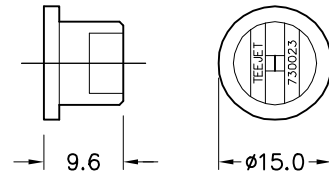

Insectigas/Pestigas Nozzle

Material : Stainless Steel
Use : On Envirosol Hand Gun #736679 for Insectigas & Pestigas
Nominal Flow Rate : 3.0 g/s