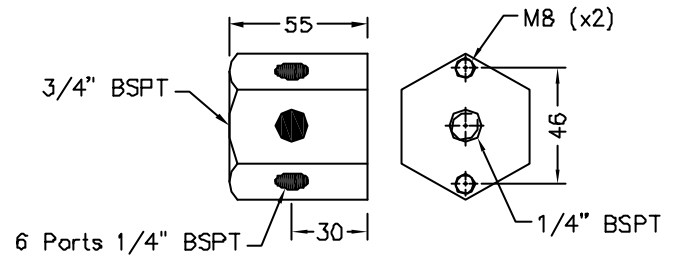

736459

**Brass Hex Manifold Block 6 Point**

Material : Brass  
Use : Connecting 6 Envirosol Hoses,  
Includes : Hex Block c/w 2off x Mounting Screws  
Note : Filter #736460 Can Be Fitted Into This Housing