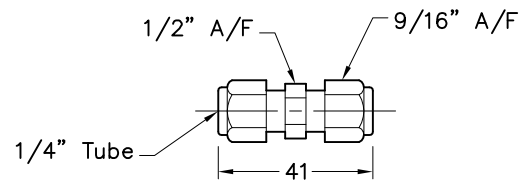

736719

**Brass Union Tee 1/4"**

Material : Unplated Brass  
Use : To Connect 1/4" OD Aluminium Tube  
Includes : Body, 3off Nuts, 3off Ferrule Sets

736720

**Brass Union 1/4"**

Material : Unplated Brass  
Use : To Connect 1/4" OD Aluminium Tube  
Includes : Body, 2off Nuts, 2off Ferrule Sets