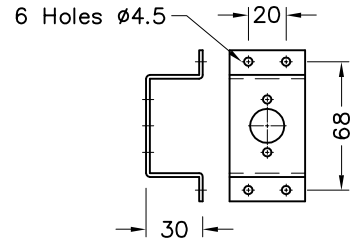

Nozzle Block Mounting Bracket

Material : 2mm Aluminium
Use : Suitable for Mounting of Nozzle Block #730026
Includes : 1 off Bracket Only