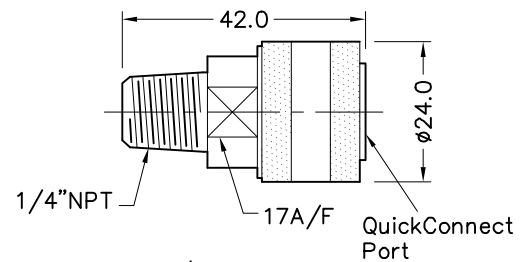

736702

**Dose Gun Quick Release Coupling (EPR)**

Material : Brass Housing, EPR "O" Rings  
Use : To Charge Envirosol Dose Cylinder

736710

**Dose Cylinder Adapter Size C**

Material : Unplated Brass  
Use : Allows 1/4" Fitting to Be Connected to C Size Dose Cylinder