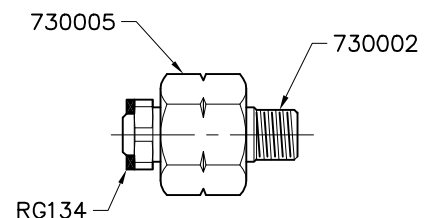

Insectigas Nut Spigot & Washer

Material : Non Plated Brass
Use : Connects Hose#730006 or #736588 to a Insectigas Cylinder
Includes : Nut #730005, Spigot #730002 & Washer #RG134 Only