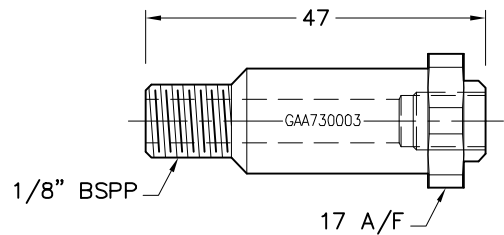

730003

Spigot Pestigas / Insectigas 1/8"

Material : Brass
Includes **BR38** Filter & **RB39** Retaining Nut
Type 40 & 42