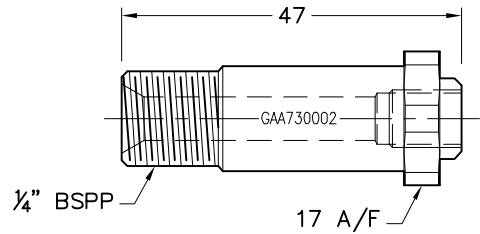

730002

Spigot Pestigas / Insectigas 1/4"

Material : Brass
Includes **BR38** Filter & **RB39** Retaining Nut
Type 40 & 42