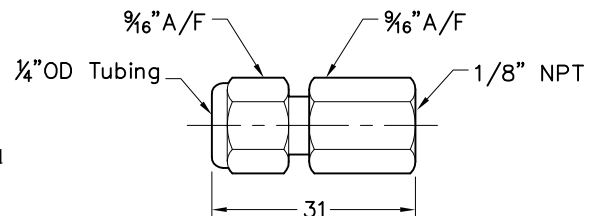

Brass Female Connector 1/4" x 1/8" NPT

Material : Unplated Brass
Use : To Connect 1/4" OD Aluminium Tube 1/8" NPT ML Thread
Includes : Body, 1off Nut, 1off Ferrule Set