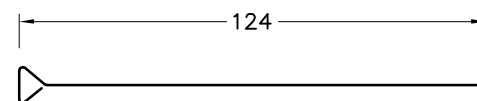

730014 **Crack & Crevice Insert**
Material : Stainless Steel Ø0.9 Wire
(5 Units per Pack)
Reduces Gas Flow Rate of Nozzle #730013 to 6g/s