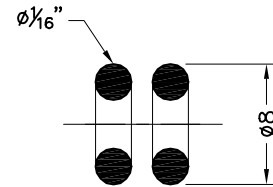

Envirosol Gun Seal

Material : EPDM Rubber
Use : Replacement Seals For Envirosol Gun
Includes : Two "O" Rings Only