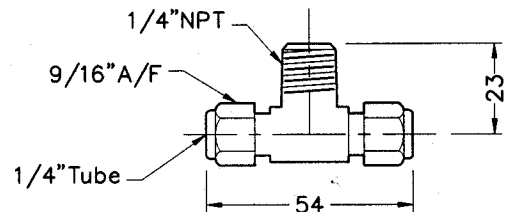

Brass Male Branch Tee 1/4" x 1/4" NPT

Material : Unplated Brass
Use : To Connect 2 off x 1/4" OD Aluminium Tube and 1/4" NPT Female Fitting
Includes : Body, 2 off Nuts, 2 off Ferrule Sets