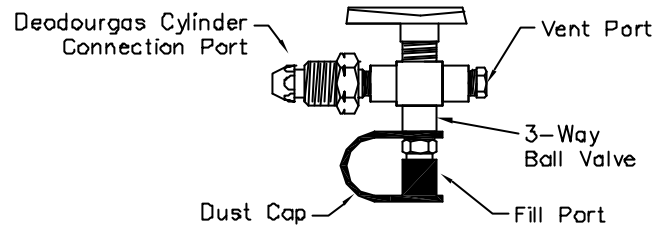

736459

**Brass Hex Manifold Block 6 Point**

Material : Brass  
Use : Connecting 6 Envirosol Hoses,  
Includes : Hex Block c/w 2off x Mounting Screws  
Note : Filter #736460 Can Be Fitted Into This Housing