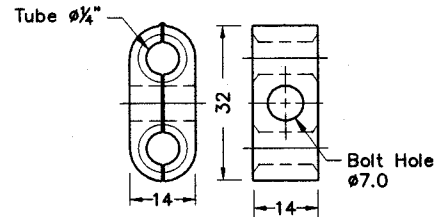

Double Pipe Clamp, LNG Series, 2 x 1/4" Pipes

Material : PolyPropylene
Use : To Support 2 off x 1/4" OD Tube
Includes : Pack of 20