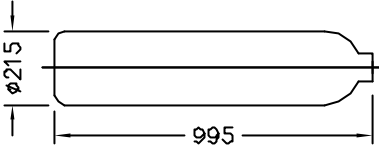

737360

New "E" Size Dose Cylinder

Material : Steel
Water Capacity : 24L