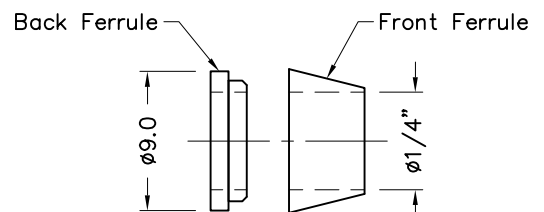

Brass Back and Front Ferrule Set

Material : Unplated Brass
Use : Replacement Ferrule Set for All 1/4" Tube Fittings
Includes : Back and Front Ferrule Only