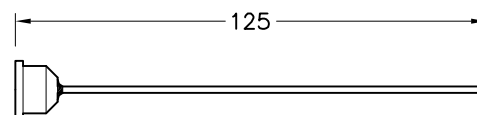

730013 **Nozzle Crack & Crevice**
Material : Brass Body, Stainless Steel Tube
Nominal Flow Rate : 16.5g/s