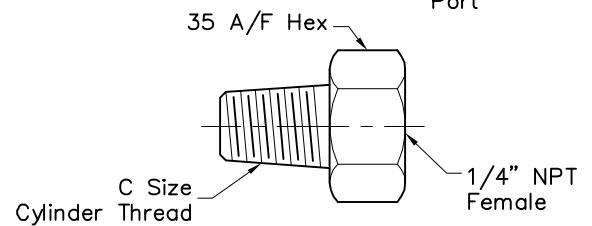

736702

**Dose Gun Quick Release Coupling (EPR)**

Material : Brass Housing, EPR "O" Rings  
Use : To Charge Envirosol Dose Cylinder

736710

**Dose Cylinder Adapter Size C**

Material : Unplated Brass  
Use : Allows 1/4" Fitting to Be Connected to C Size Dose Cylinder