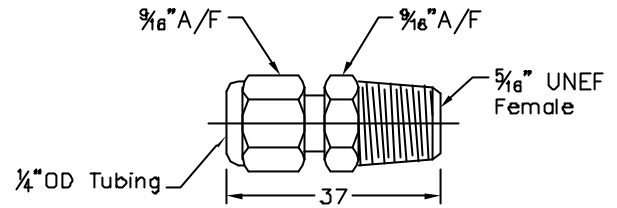

730024 Nozzle Adapter 1/4"
Material : Plain Brass