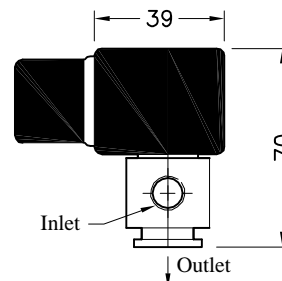

730016 **Solenoid Valve 240VAC x 3/64" Orifice**
Material : Nickel Plated Brass Body
Ports : 1/8" BSPT Female (SCXD264D9 12-9940)
Protection Rating : IP65 Weatherproof Housing