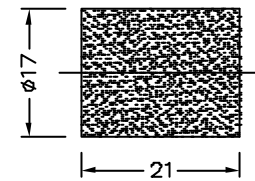

90 Micron Sintered Filter Element

Material : Sintered Stainless Steel
Use : With Manifold #736459 or Filter Housing #736698
Includes : Filter Element Only