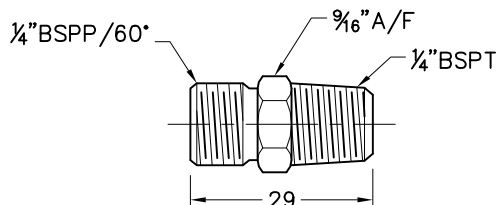

730012 **Connector 1/4" BSP**
Material : Brass
Connects Hose #730006 to Envirosol Gun #736679