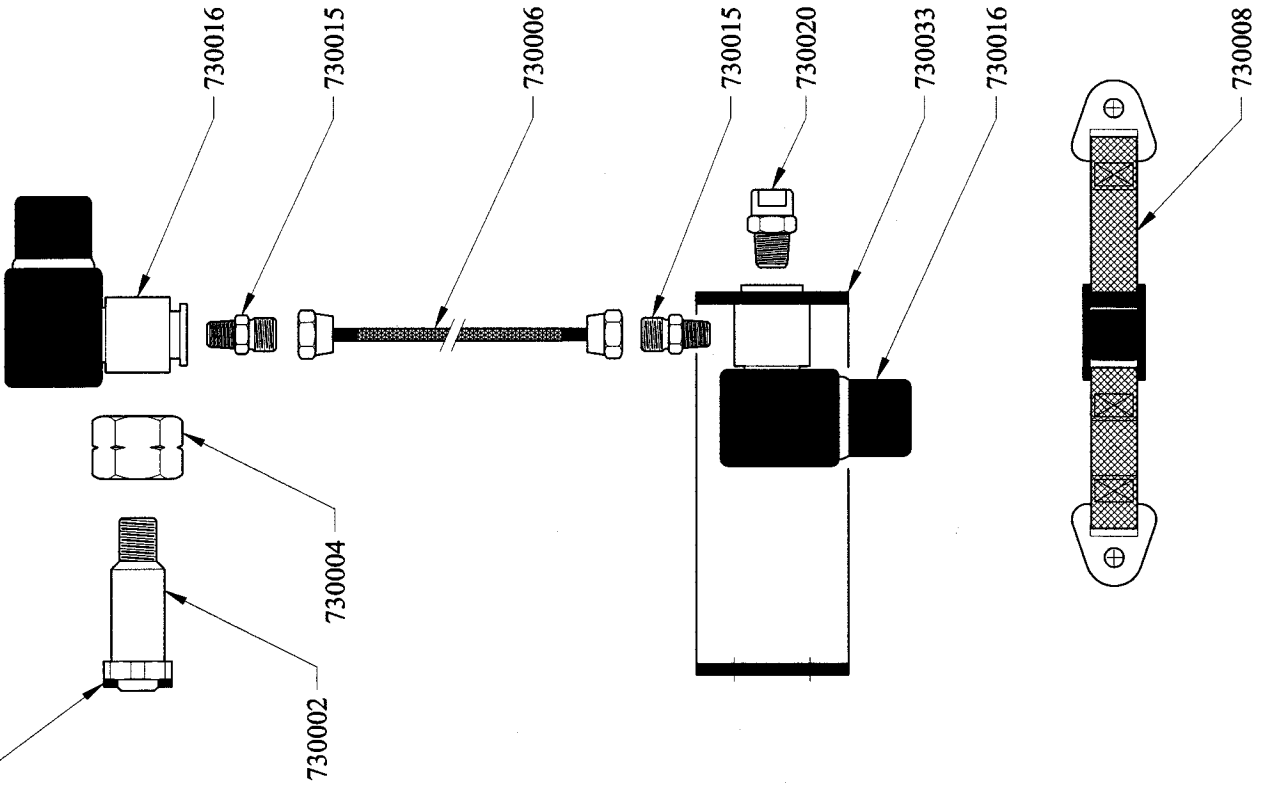

# 730012 Male Connector

Stainless Steel  
Wall Mounting Bracket

**BOC GASES**

<b>736640</b>	<b>Manual Space Control Module</b>
730012	Male Connector 1/4" BSPP x 1/4" BSPT

**736640**

736867  
[RG134]

**BOC GASES 736682**