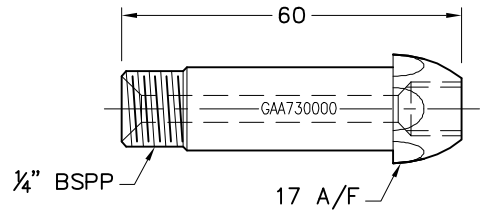

730000

Spigot Bactigas/Deodourgas 1/4"

Material : Brass
Type 20