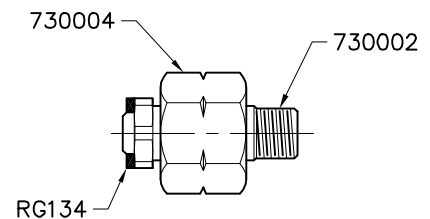

Pestigas Nut Spigot & Washer

Material : Non Plated Brass
Use : Connects Hose#730006 or #736588 to a Pestigas Cylinder
Includes : Nut #730004, Spigot #730002 & Washer #RG134 Only