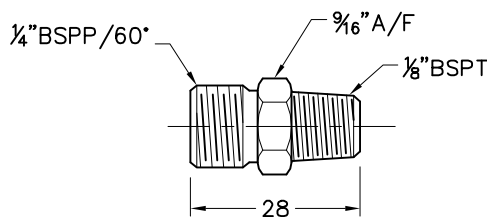

730015 **Connector 1/4" x 1/8" BSPT**
Material : Brass
Connects Hose #730006 to Solenoid Valve #730016