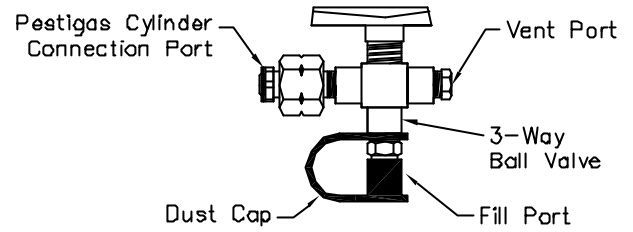

731001

Dose Fill Connector Pestigas

Material : Brass
Use : Refilling Envirosol Dose Gun with Pestigas
Includes : Nut #73004, Spigot #730002, Washer #RG134