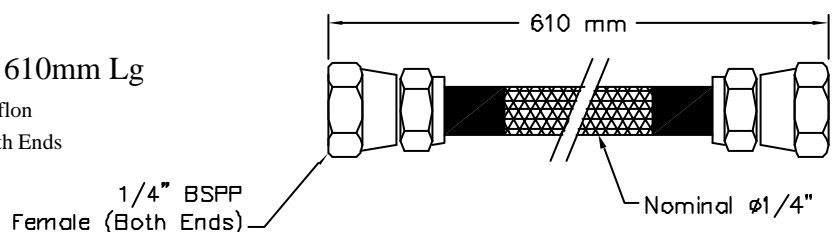

Envirosol Hose 1/4" ID x 610mm Lg

Material : Stainless Steel Braided Teflon
Ends : 1/4" BSPP Female Swivel Both Ends