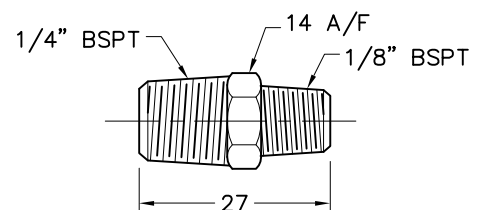

Brass Reducing Hex Nipple 1/4 x 1/8 BSPT

Material : Unplated Brass
Use : General Purpose Reducing Nipple
Weight : 19g