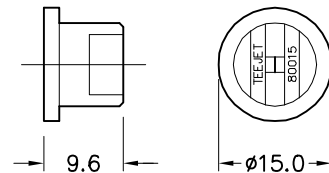

Deodourgas/Bactigas Nozzle

Material : Stainless Steel
Use : On Envirosol Hand Gun #736679 for Deodourgas & Bactigas
Nominal Flow Rate : 17.0 g/s