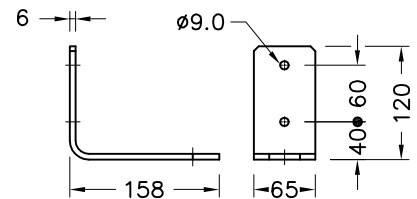

Hex Manifold Wall Mounting Bracket

Material : Mild Steel, Red Powdered Coated
Use : Wall Mounting The Hex Manifold Block #736495