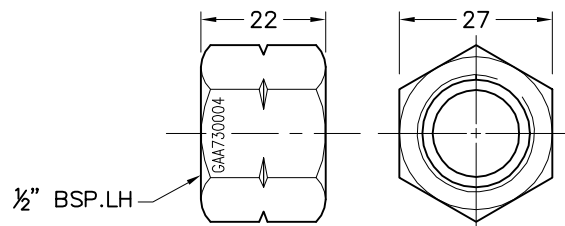

730004

Nut Pestigas

Material : Brass
Left Hand Thread, Type 42