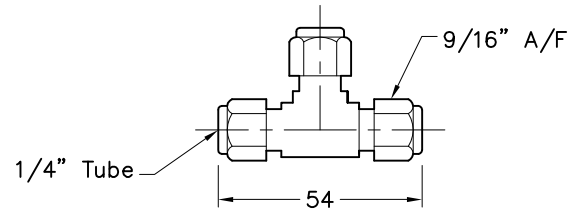

Brass Union Tee 1/4"

Material : Unplated Brass
Use : To Connect 1/4" OD Aluminium Tube
Includes : Body, 3off Nuts, 3off Ferrule Sets