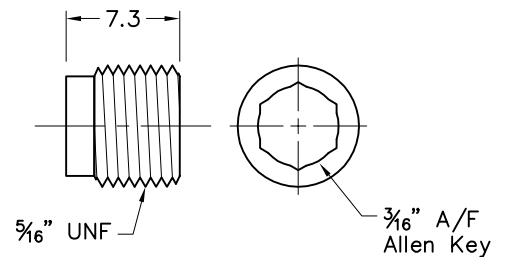

Filter Retaining Screw RB39

Material : Unplated Brass
Use : To Secure Spigot Filters #736890