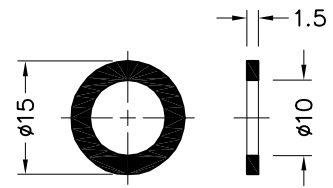

736588

**Envirosol Hose 1/4" ID x 610mm Lg**

Material : Stainless Steel Braided Teflon  
Ends : 1/4" BSPP Female Swivel Both Ends

736620

**Gun Nozzle Seal**

Material : Nylon, 10 ID, 15 OD, 1.2 Thick  
Use : Nozzle To Envirosol Gun Sealing Washer  
Includes : Spring Only