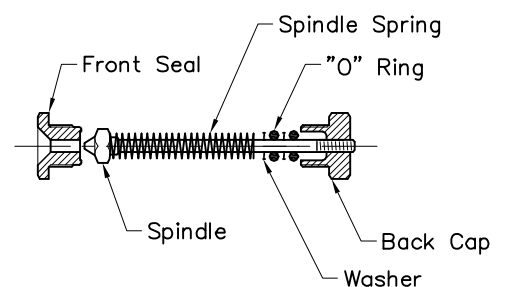

Envirosol Gun Recondition Kit

Material : Stainless Steel & Brass
Use : To Upgrade and Repair Envirosol Gun #736679
Includes : Front Seal, Spindle, Spindle Spring, 2off Washers
2off "O" Rings & Back Cap