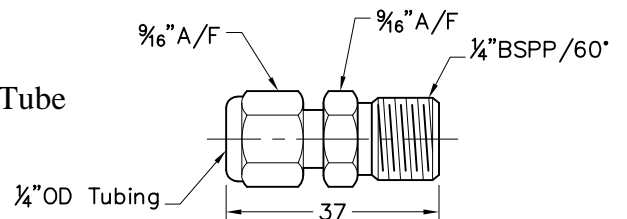

737162

**Brass Double Seated Union 1/4" BSP/60 x 1/4"**

**Material :** Brass  
**Use :** Connects Two Envirosol Hoses Together  
**Includes :** Brass Fitting Only  
**Specification :** 1/4" BSP/60° Internal Cone Both Ends