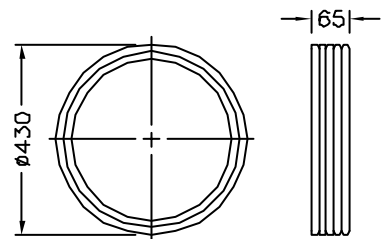

730034 Aluminium Tube 30m
Annealed Aluminium [1350-F] Tube 1/4" OD x 1.2mm Wall
Suitable For Envirosol Gases, & Low Pressure
ECO2Fume Gas. Not Suitable For ECO2Fume Liquid.
Weight 1.4kg/30m Roll, Burst Pressure of 30 mPa