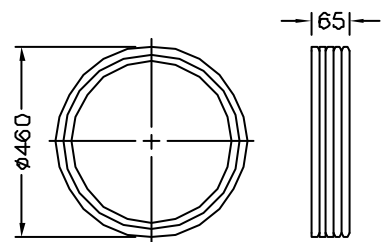

730036 Aluminium Tube 100m
Annealed Aluminium [1350-F] 1/4" OD x 1.2mm Wall
Suitable For Envirosol Gases, & Low Pressure
ECO2Fume Gas. Not Suitable For ECO2Fume Liquid.
Weight 5.0kg/100m Roll, Burst Pressure of 30 mPa