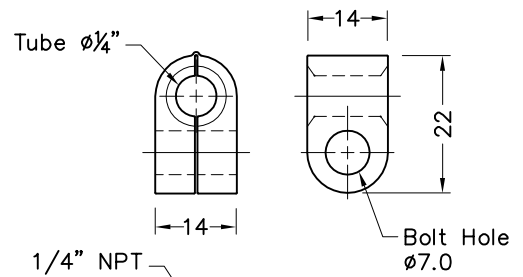

736899

1/4" Pipe Clamp Single Hole

Material : PolyPropylene
Use : To Support 1/4" OD Tube
Includes : Pack of 40