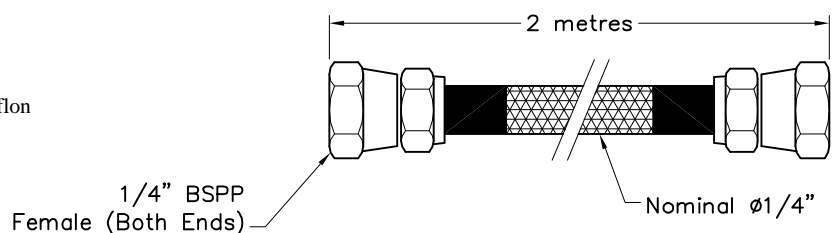

Material : Stainless Steel Braided Teflon  
Ends : 1/4" BSPP Female Swivel

**730008** **Cylinder Securing Strap**  
Material : Steel Plated Ends, Single Ply Polyester Flat Webbing, Self Locking Quick Release Buckle