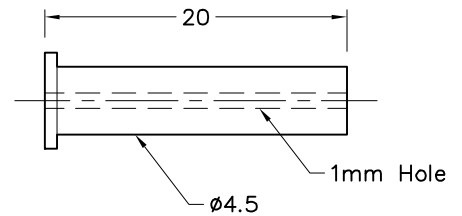

Restrictor

Material : Non Plated Brass
Use : Is Swaged on to (via a Swagelok Fitting) the end of 1/4" Aluminium Tube to Restrict the flow of liquid into a Dose Cylinder.
Should be Inserted into the Supply Port Fitting of the 3-Way Ball Valve
Includes : Restrictor Only