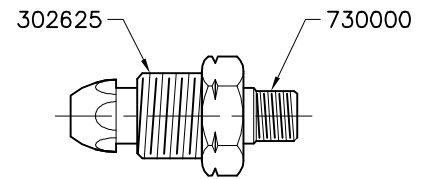

Deodourgas Nut & Spigot

Material : Non Plated Brass
Use : Connects Hose#730006 or #736588 to a Deodourgas Cylinder
Includes : Nut #302625 & Spigot #730000 Only