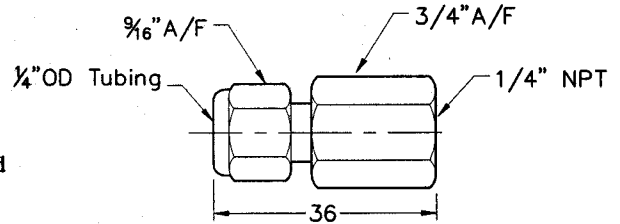

Brass Female Connector 1/4" x 1/4" NPT

Material : Unplated Brass
Use : To Connect 1/4" OD Aluminium Tube 1/4" NPT ML Thread
Includes : Body, 1 off Nut, 1 off Ferrule Set