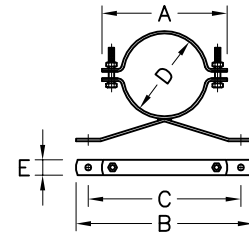

Dose Cylinder Mounting Bracket G

Material : White Powder Coated Steel
Use : To Support "G" Size EnviroSol Dose Cylinder
A = 340, B = 410, C = 374, D = 250, E = 40