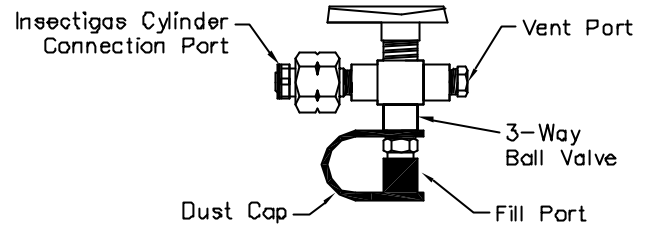

Dose Fill Connector Insectigas

Material : Brass
Use : Refilling Envirosol Dose Gun with Insectigas
Includes : Nut #73004, Spigot #730002, Washer #RG134