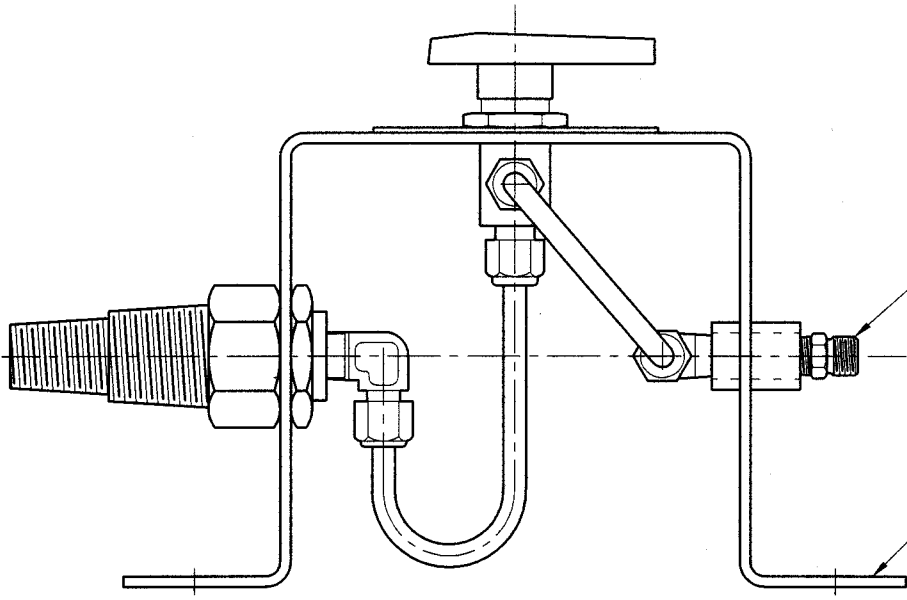

Plug Into 240VAC Power Supply

"D" Size Dose Cylinder Adapter

"C" Size Dose Cylinder Adapter

Ø10 Mounting Holes (x4)

Low Temperature  
3 Way Ball Valve