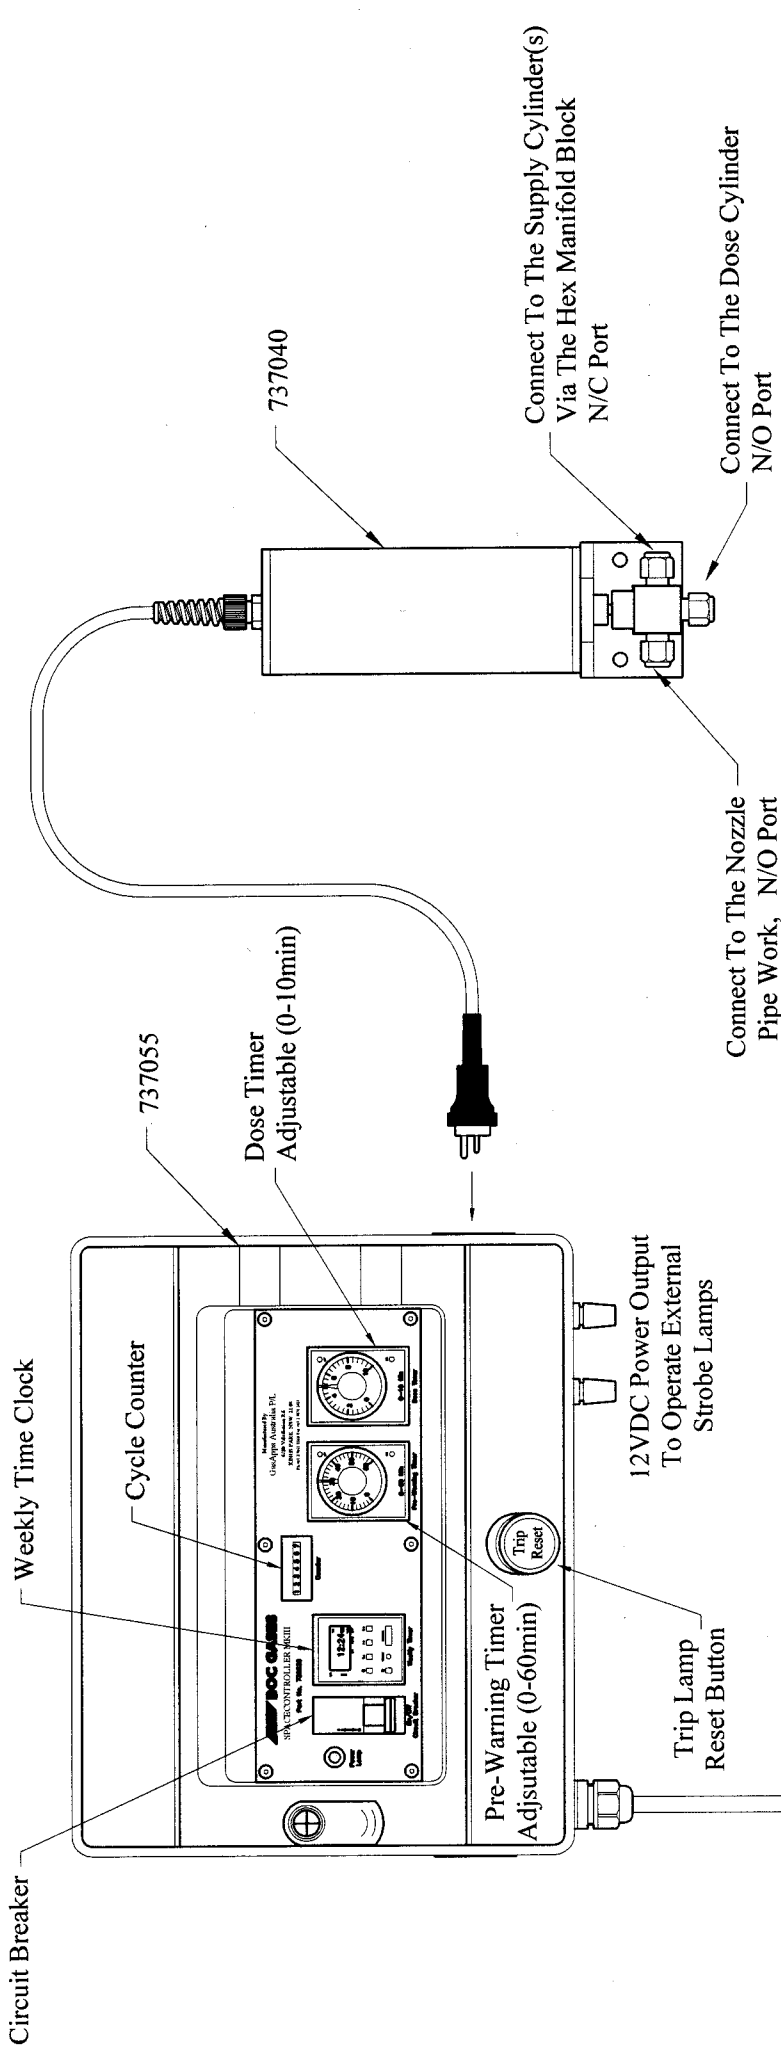

BOC GASES

736638	Spacecontroller MKIII Kit
737055	Control Box For Spacecontroller MKIII
737040	Spacecontroller 12 Volt Actuator/Valve
736459	Brass Hex Manifold Block 6 PT
736460	90 Micron Filter Element
736461	Spring For 6 Point Hex Manifold Block
737078	Brass Needle Valve 1/4" NPT
737082	Hex Manifold Wall Mounting Bracket
737107	Spring Retaining Bush 3/4" x 1/4"