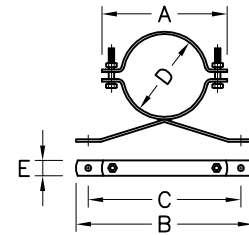

Dose Cylinder Mounting Bracket E

Material : White Powder Coated Steel
Use : To Support "E" Size EnviroSol Dose Cylinder
A = 310, B = 390, C = 354, D = 215, E = 40