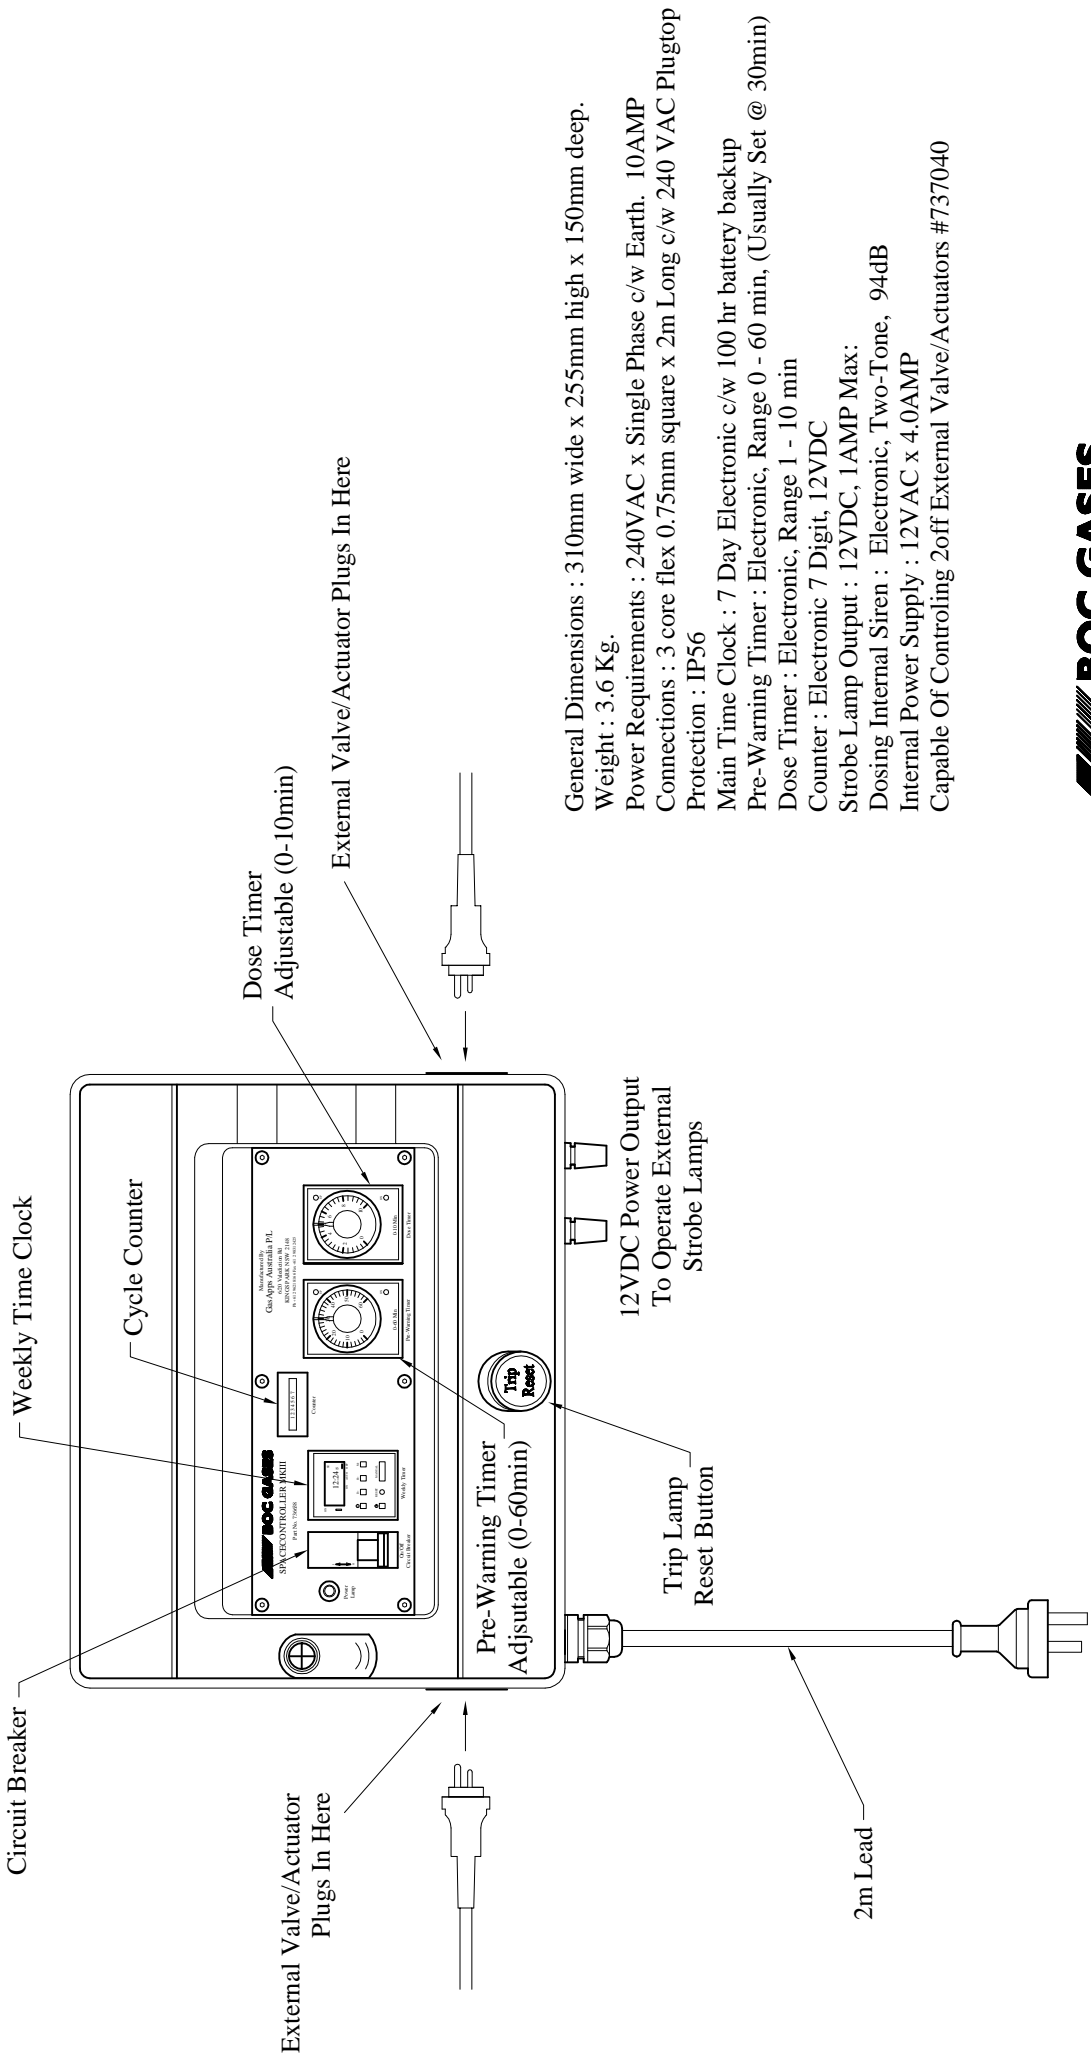

General Dimensions : 310mm wide x 255mm high x 150mm deep.  
 Weight : 3.6 Kg.  
 Power Requirements : 240VAC x Single Phase c/w Earth. 10AMP  
 Connections : 3 core flex 0.75mm square x 2m Long c/w 240 VAC Plugtop  
 Protection : IP56  
 Main Time Clock : 7 Day Electronic c/w 100 hr battery backup  
 Pre-Warning Timer : Electronic, Range 0 - 60 min, (Usually Set @ 30min)  
 Dose Timer : Electronic, Range 1 - 10 min  
 Counter : Electronic 7 Digit, 12VDC  
 Strobe Lamp Output : 12VDC, 1 AMP Max:  
 Dosing Internal Siren : Electronic, Two-Tone, 94dB  
 Internal Power Supply : 12VAC x 4.0AMP  
 Capable Of Controlling 2off External Valve/Actuators #737040