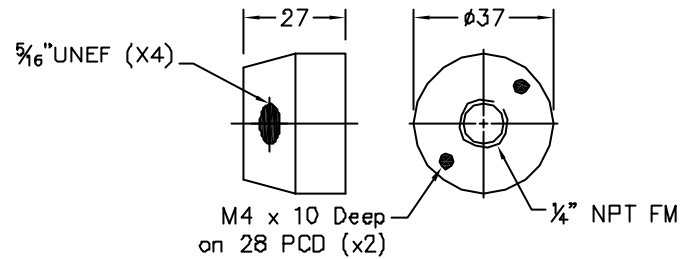

730026 4 Way Nozzle Block
Material : Unplated Brass
Used To Mount 4 Nozzles #730025
c/w 2off x Screws M4 x 10Lg