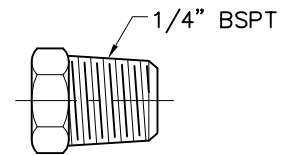

1/4" BSPT Brass Plug

Material : Unplated Brass
Use : Blocks Off Spare Ports On The Hex Manifold #736459