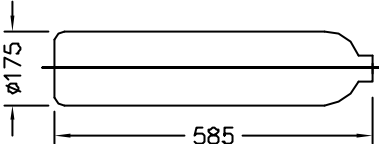

737362

New "D" Size Dose Cylinder

Material : Steel
Water Capacity : 9.5L