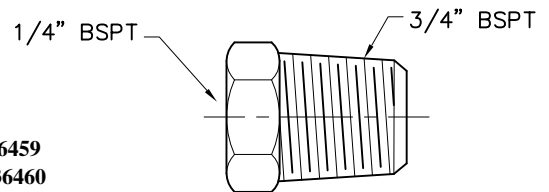

Spring Retaining Bush

Material : Unplated Brass
Use : Connects Needle Valve #737078 To The Hex Manifold #736459
It Also Supports The Spring #736461, & Filter Element #736460
Inside The Hex Manifold