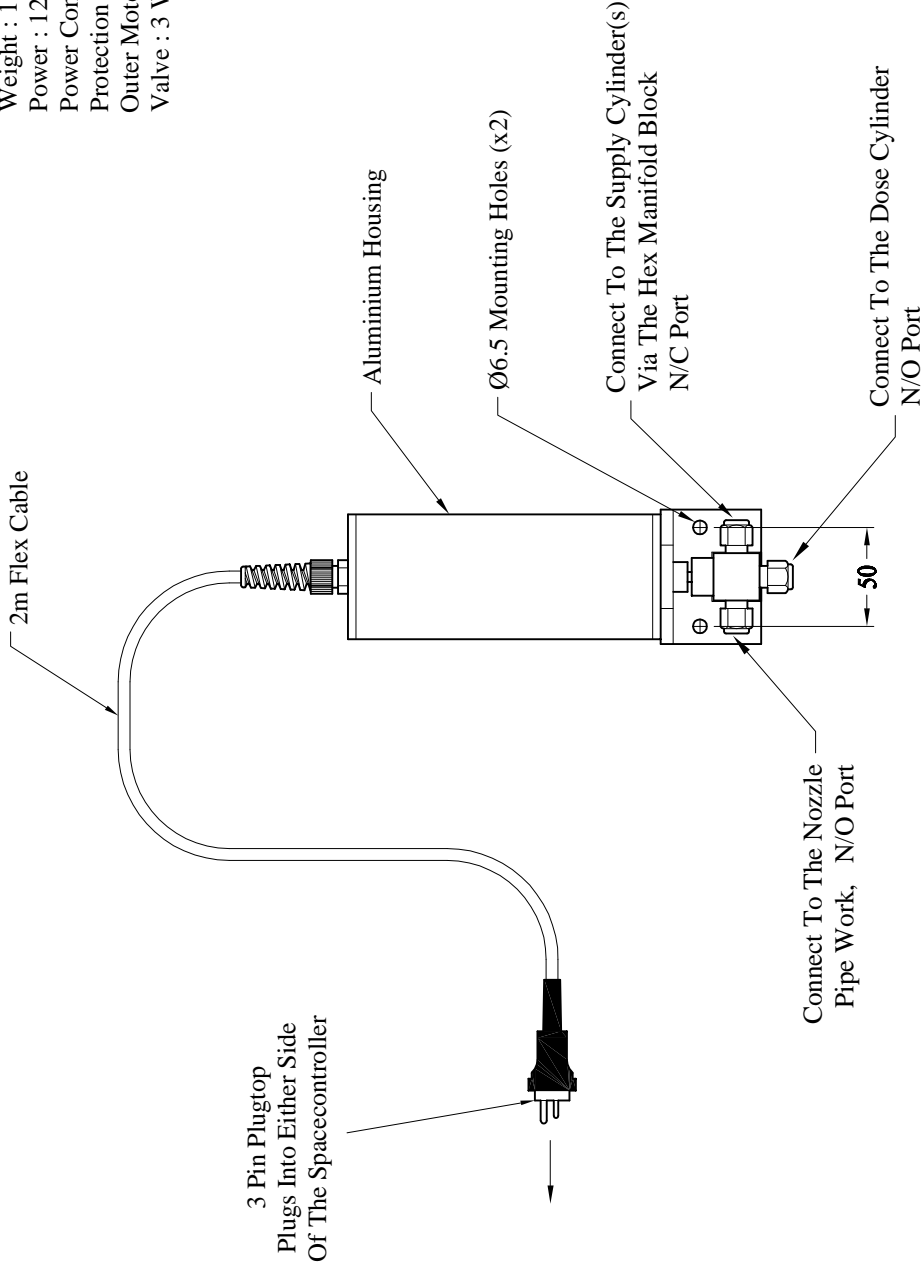

General Dimensions : 230mm wide x 70mm high x 70mm deep  
 Weight : 1.4 Kg.  
 Power : 12VDC c/w internal electric brake  
 Power Connection : 3 core flex 0.75mm square x 2m Long c/w special plugtop  
 Protection : IP56  
 Outer Motor Housing : Machined Aluminium  
 Valve : 3 Way Low Temperature Brass Ball Valve, ¼" Swagelok Ports