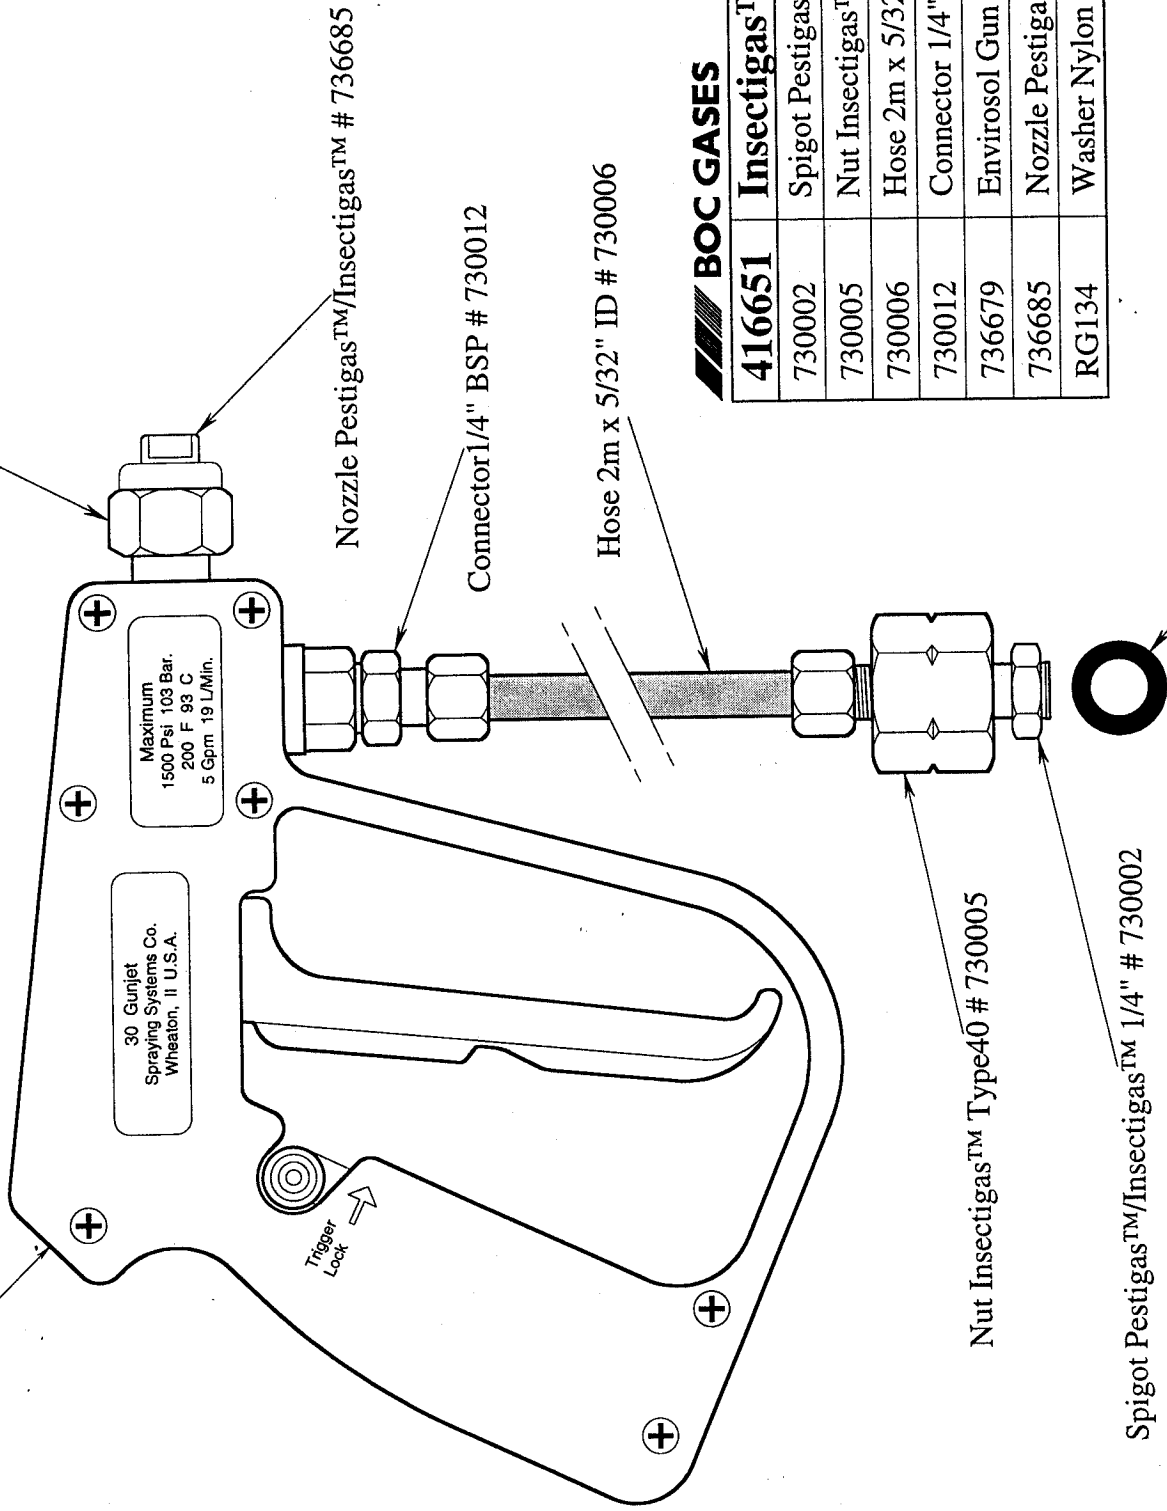

Gun Nozzle Cap

Envirosol Gun # 736679

Maximum
1500 Psi 103 Bar.
200 F 93 C
5 Gpm 19 L/Min.

30 Gunjet
Spraying Systems Co.
Wheaton, IL U.S.A.

Trigger
Lock

BOC GASES

416651	Insectigas™ Kit
730002	Spigot Pestigas™/Insectigas™ 1/4"
730005	Nut Insectigas™ Type 40
730006	Hose 2m x 5/32" ID
730012	Connector 1/4" BSP
736679	Envirosol Gun
736685	Nozzle Pestigas™/Insectigas™
RG134	Washer Nylon (Pack of 10)

Washer Nylon # RG134

416651