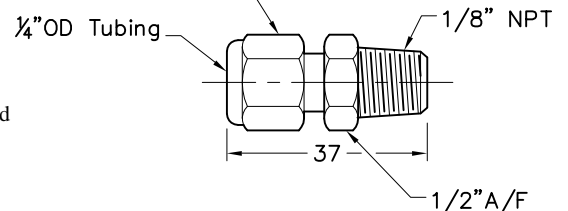

736897

**Brass Male Connector 1/4" x 1/8" NPT**

Material : Unplated Brass  
Use : To Connect 1/4" OD Aluminium Tube 1/8" NPT FM Thread  
Includes : Body, 1 off Nut, 1 off Ferrule Set

736898

**Brass Reducing Hex Nipple 1/4 x 1/8 BSPT**