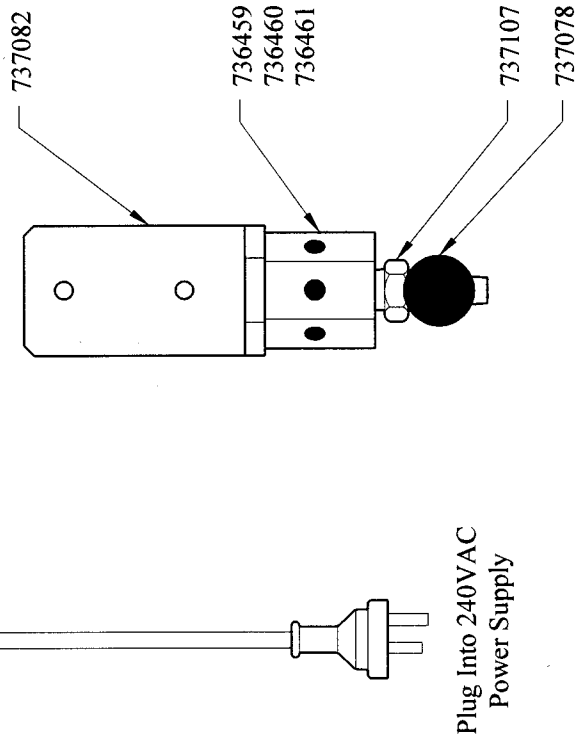

Plug Into 240VAC Power Supply