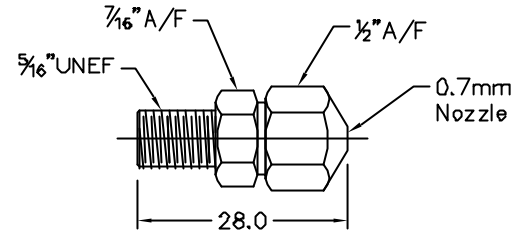

730024 Nozzle Adapter 1/4"  
 Material : Plain Brass

730025 Nozzle Fixed System  
 Material : Unplated Brass  
 Includes : #736724 Valve Nozzle Core  
 Nominal Flow Rate : 9 g/s

730026 4 Way Nozzle Block  
 Material : Unplated Brass  
 Used To Mount 4 Nozzles #730025  
 c/w 2off x Screws M4 x 10Lg