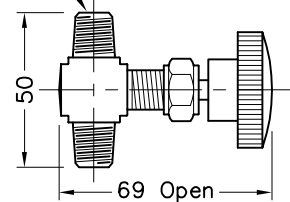

Brass Needle Valve 1/4" NPT Male

Material : Brass Body, Kel-F Stem Seat
Use : Used On Spacecontroller Manifold Block
To Pressurise and De-pressurise the System
Ports : 1/4" Nale NPT