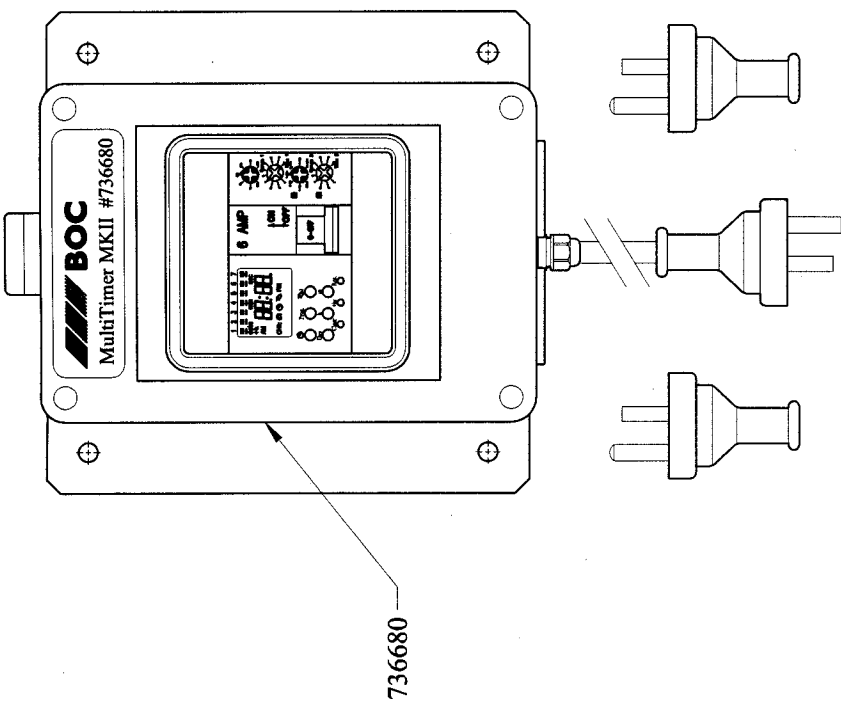

# 730012 Male Connector

Stainless Steel  
Wall Mounting Bracket

**BOC GASES**

<b>736640</b>	<b>Manual Space Control Module</b>
730012	Male Connector 1/4" BSPP x 1/4" BSPT

**736640**

736867  
[RG134]

**BOC GASES 736682**