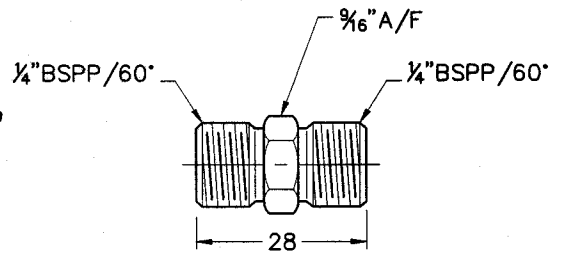

737162

Brass Double Seated Union 1/4" BSP/60 x 1/4"

Material : Brass
Use : Connects Two Envirosol Hoses Together
Includes : Brass Fitting Only
Specification : 1/4" BSP/60° Internal Cone Both Ends