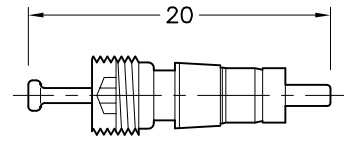

736724

Valve Nozzle Core

Material : Plated Brass Body c/w Teflon Seat and Seal
Use : Replacement Valve for Nozzle #730025
Includes : 1 off Valve Only