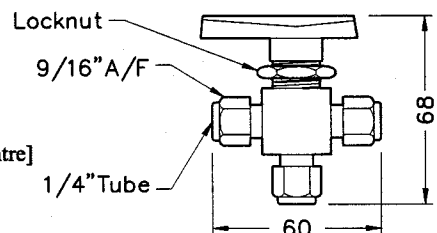

3-Way Brass Ball Valve 1/4" (Low Temp)

Material : Unplated Brass
Use : 3-Position Valve Operation, [Left to Centre-OFF-Right To Centre]
Includes : Body, 3 off Nuts & Ferrule Sets, Handle & Locknut