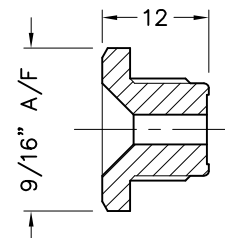

Envirisol Gun Front Seal

Material : Unplated Brass & Teflon
Use : Replacement Front Seal For Envirisol Hand Gun # 736679