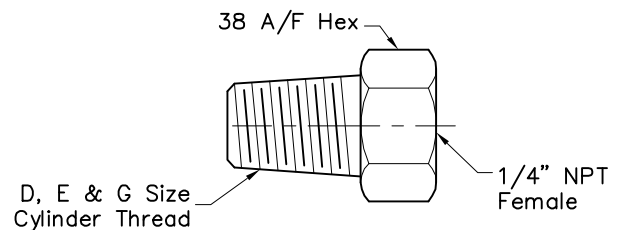

Dose Cylinder Adapter Size D, E & G

Material : Unplated Brass
Use : Allows 1/4" Fitting to Be Connected to D, E & G Size Dose Cylinder