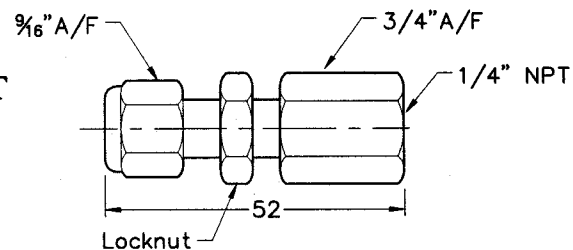

Bulkhead Female Connector 1/4" Tube x 1/4" NPT

Material : Unplated Brass
Use : To Connect 1/4" OD Aluminium Tube 1/4" NPT ML Thread
Can Be Anchored Off A Mounting Bracket
Includes : Body, 1 off Nut, 1 off Ferrule Set, Locknut