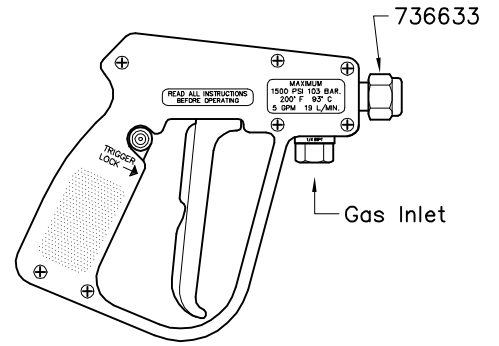

736679

Envirosol Hand Gun

Material : Brass Housing, Plastic Casing
Use : Insectigas, Pestigas, Deodourgas, Bactigas Dispensing
Includes : GunJet30, Seal Kit #736630, Nozzle Cap #736633
Nozzle Seal #736620