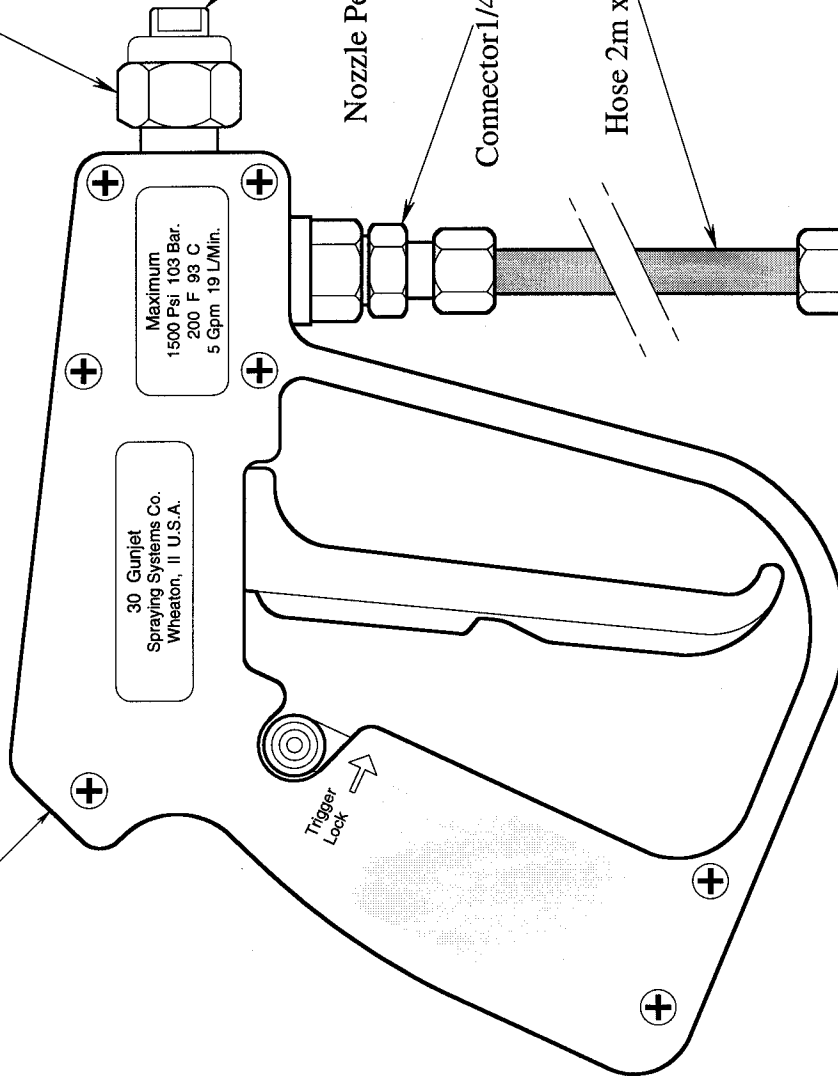

Gun Nozzle Cap

Envirosol Gun # 736679

Maximum
1500 Psi 103 Bar.
200 F 93 C
5 Gpm 19 L/Min.

30 Gunjet
Spraying Systems Co.
Wheaton, IL U.S.A.

Trigger
Lock

Nozzle Pestigas™/Insectigas™ # 736685

Connector 1/4" BSP # 730012

Hose 2m x 5/32" ID # 730006

Nut Pestigas™ Type 42 # 730004

Spigot Pestigas™/Insectigas™ 1/4" # 730002

Washer Nylon # RG134

BOC GASES

736635	Pestigas™ Kit
730002	Spigot Pestigas™/Insectigas™ 1/4"
730004	Nut Pestigas™ Type 42
730006	Hose 2m x 5/32" ID
730012	Connector 1/4" BSP
736679	Envirosol Gun
736685	Nozzle Pestigas™/Insectigas™
RG134	Washer Nylon (Pack of 10)

736635