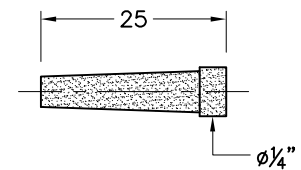

Spigot Filter RB38

Material : Stainless Steel Sintered
Use : Is Fitted Into All Spigots #730002 & #730003
Can Also be In Spigots #730000 & #730001