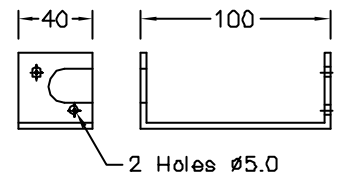

730033 Solenoid Bracket
To Suit : Solenoid #730016
Material : Anodised Aluminium