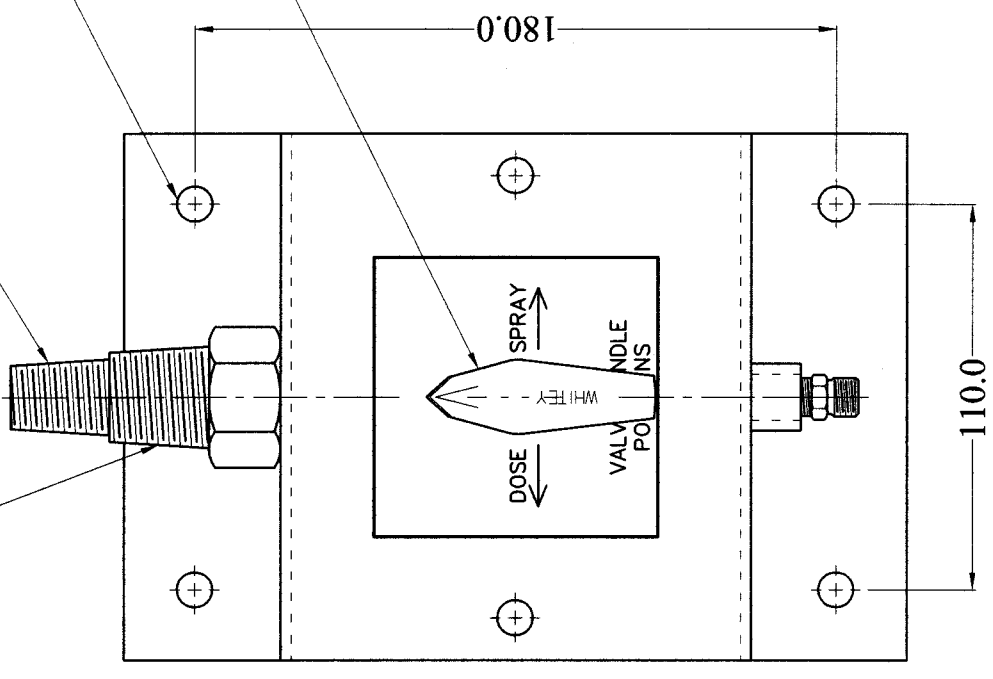

BOC GASES

736640	Manual Space Control Module
730012	Male Connector 1/4" BSPP x 1/4" BSPT

736640