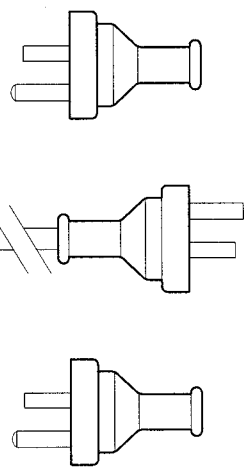

BOC GASES 736684

736684	Multitimer Deodourgas Dual Solenoid
302625	Deodourgas Brass Nut/Nipple 5/8" BSP
730001	Spigot Deodourgas 1/8"
730006	Envirosol Hose 2m Lg x 1/8" ID
730008	Cylinder Securing Strap
730015	Brass Male Connector 1/4" BSP x 1/8" BSPT [x2]
730016	Solenoid Valve 240V 3/64" Orifice [x2]
730020	Nozzle 1/8" NPT (6g/s)
730033	Solenoid Bracket 1/8"
736680	MultiTimer [Solitaire Timer]