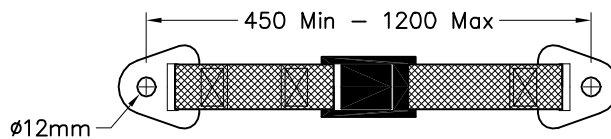

Material : Stainless Steel Braided Teflon  
Ends : 1/4" BSPP Female Swivel

**730008** **Cylinder Securing Strap**  
Material : Steel Plated Ends, Single Ply Polyester Flat Webbing, Self Locking Quick Release Buckle