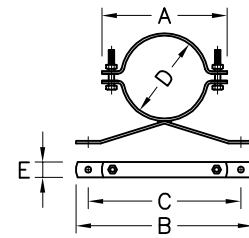

736716

Dose Cylinder Mounting Bracket D

Material : White Powder Coated Steel
Use : To Support "D" Size EnviroSol Dose Cylinder
A = 245, B = 290, C = 263, D = 175, E = 25