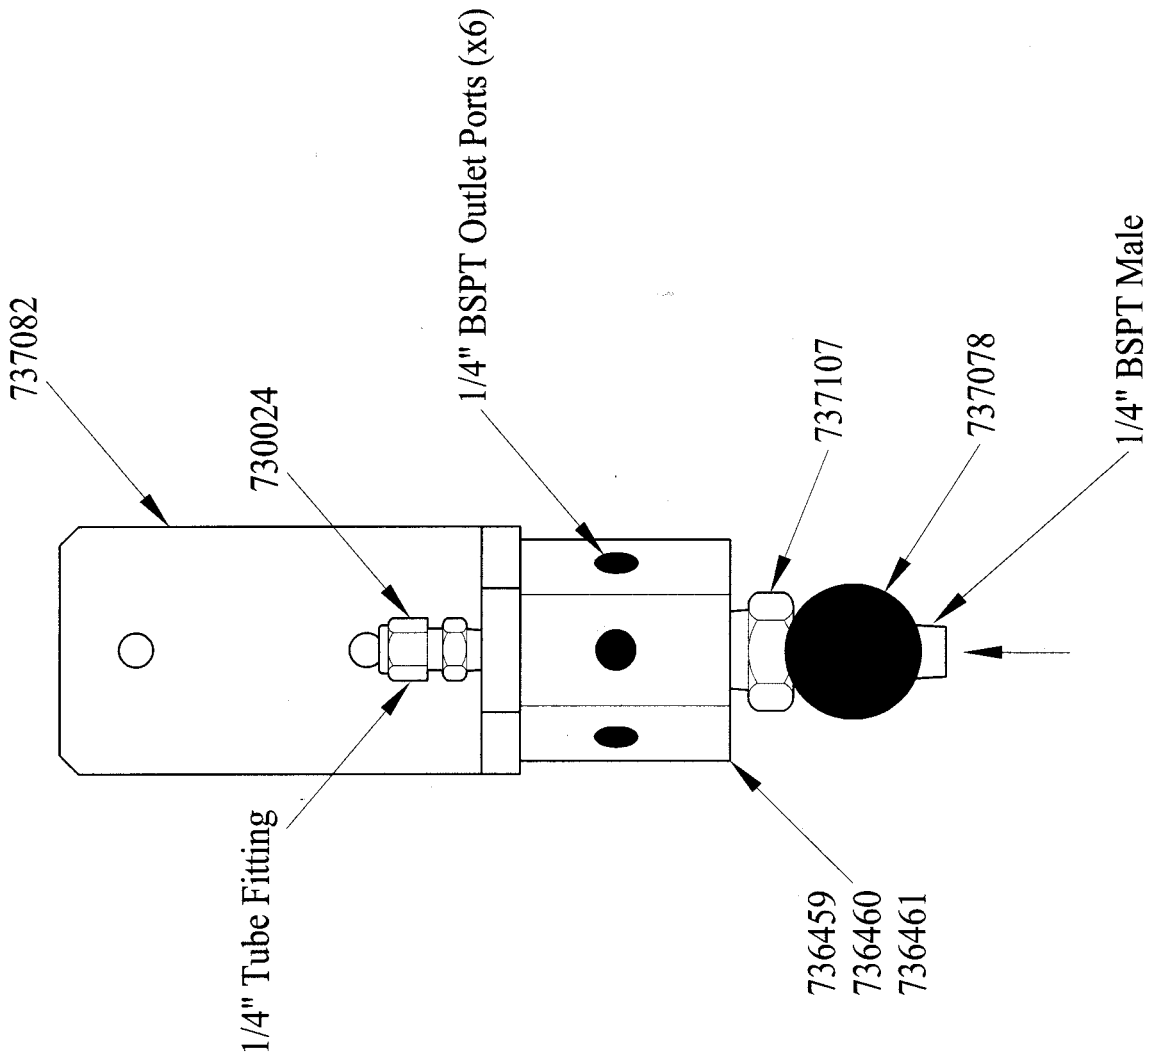

BOC GASES

737049	Wall Mounted Manifold Assembly
730024	Tubefit Nozzle Adapter
736459	Brass Hex Manifold Block 6 Point
736460	90 Micron Filter Element
736461	Filter Element Retaining Spring
737078	Brass Needle Valve 1/4" NPT Male, Kel-F
737082	Hex Manifold Wall Mounting Bracket
737107	Spring Retaining Bush 3/4" x 1/4"