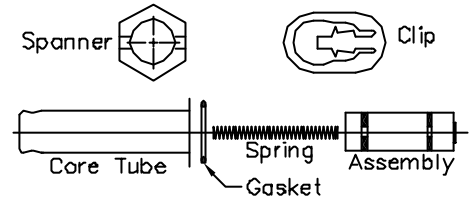

730031 Solenoid Valve Overhaul Kit
Material : Stainless Steel & Teflon Watted Parts, Steel Plated Socket
Use : To Upgrade and Repair Solenoid Valve #730016
Includes : Core Tube, Spring, & Assembly,
Body Gasket, Socket Spanner, Retaining Clip