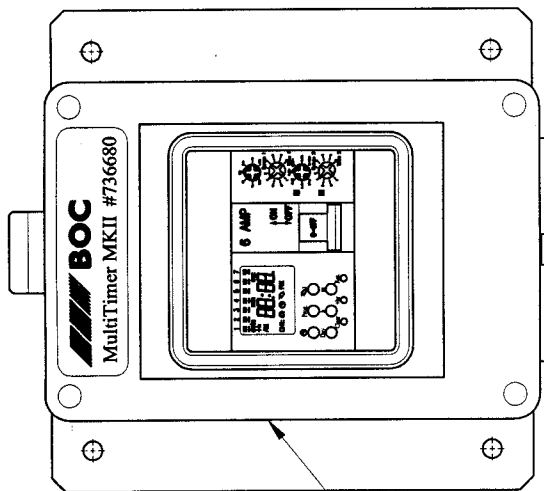

736680

BOC GASES 736684

736684	Multitimer Deodourgas Dual Solenoid
302625	Deodourgas Brass Nut/Nipple 5/8" BSP
730001	Spigot Deodourgas 1/8"
730006	Envirosol Hose 2m Lg x 1/8" ID
730008	Cylinder Securing Strap
730015	Brass Male Connector 1/4" BSP x 1/8" BSPT [x2]
730016	Solenoid Valve 240V 3/64" Orifice [x2]
730020	Nozzle 1/8" NPT (6g/s)
730033	Solenoid Bracket 1/8"
736680	MultiTimer [Solitaire Timer]