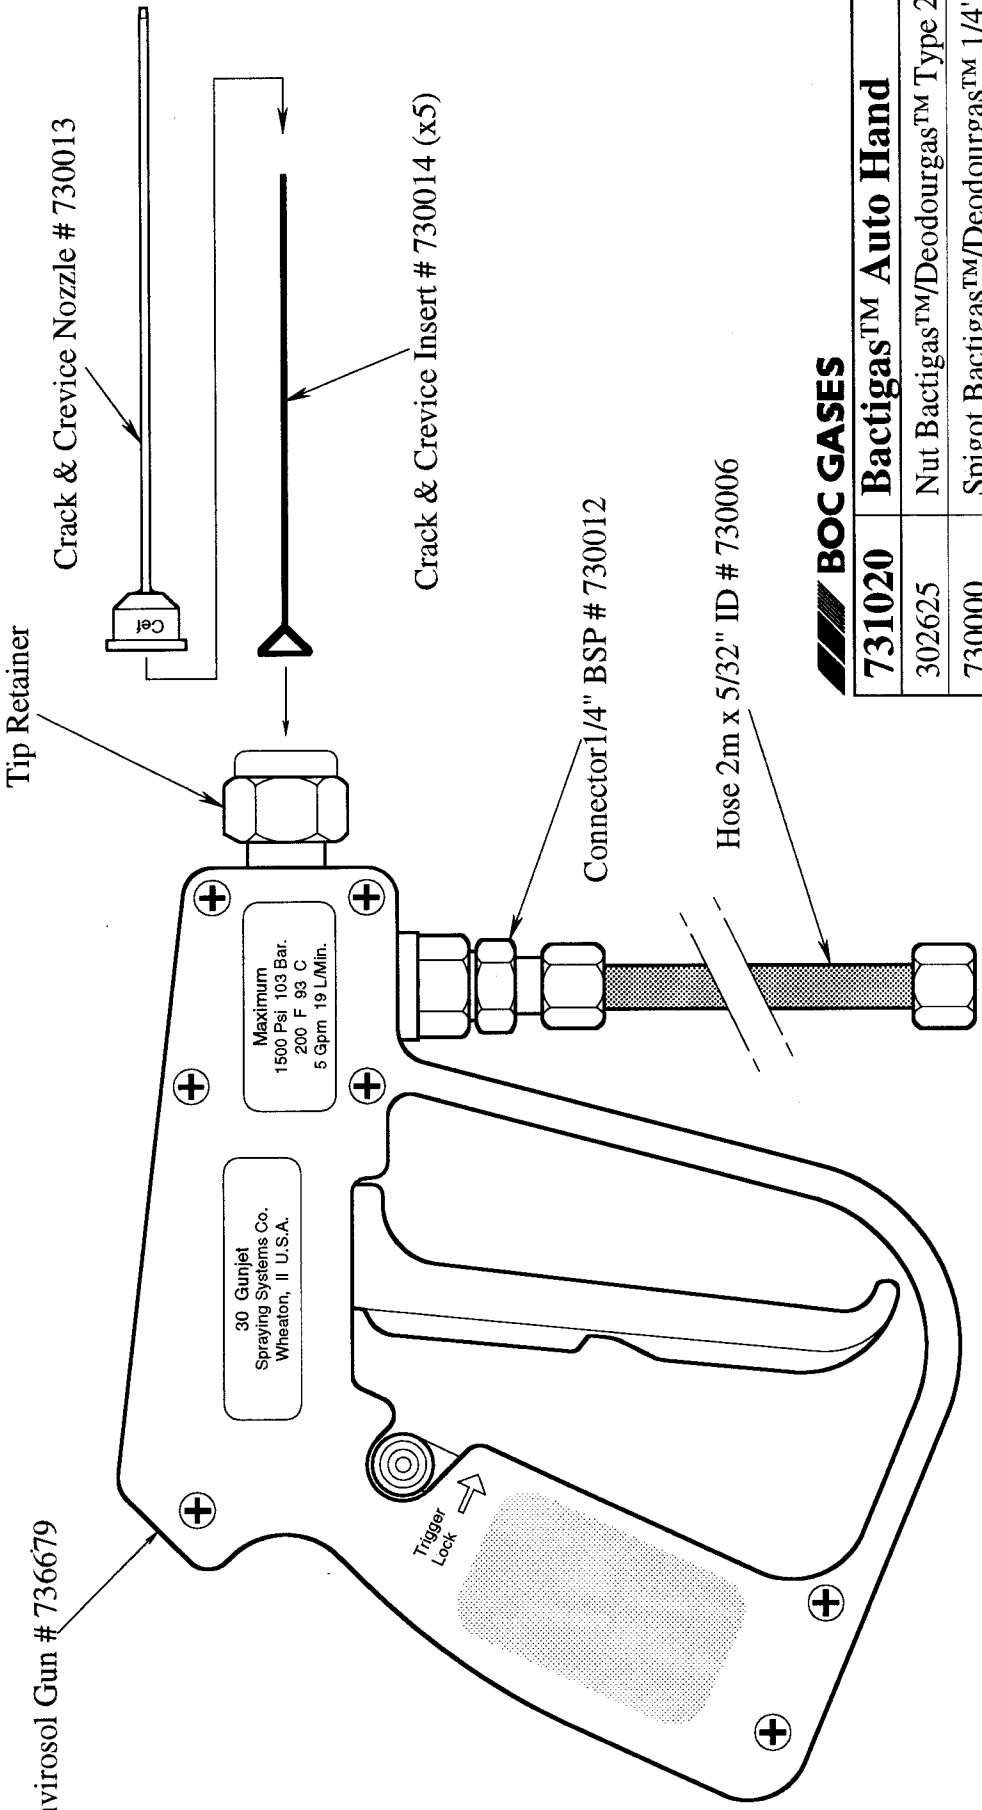

BOC GASES

731020	Bactigas™ Auto Hand
302625	Nut Bactigas™/Deodourgas™ Type 20
730000	Spigot Bactigas™/Deodourgas™ 1/4"
730006	Hose 2m x 5/32" ID
730012	Connector 1/4" BSP
730013	Crack & Crevice Nozzle
730014	Crack & Crevice Insert (Pack of 5)
736679	EnviroSol Gun