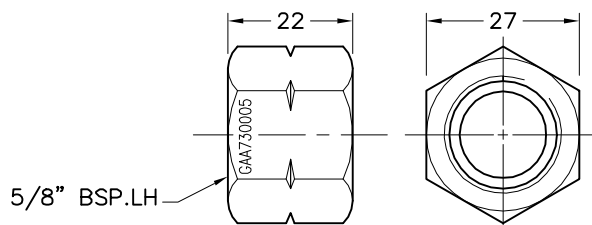

730004

Nut Pestigas

Material : Brass  
Left Hand Thread, Type 42

730005

Nut Insectigas

Material : Brass  
Left Hand Thread, Type 40

730006

Hose 2m x 5/32" ID