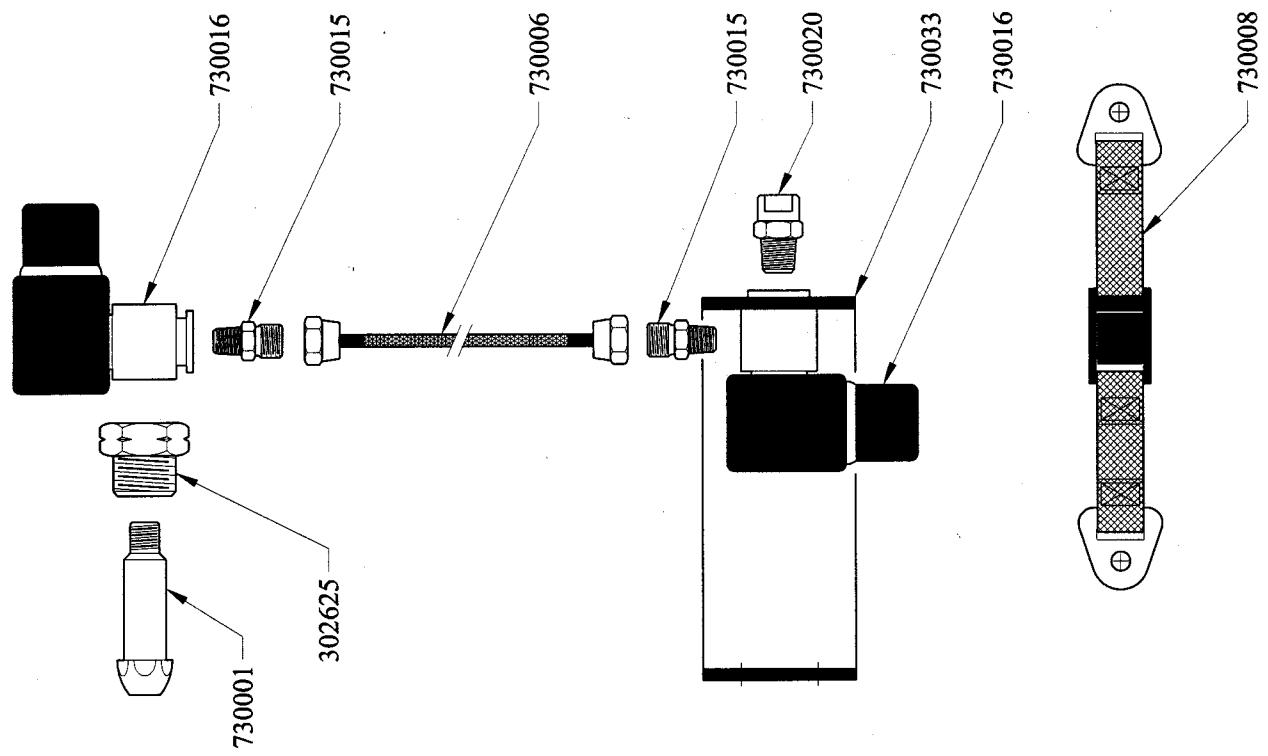

736680

BOC GASES 736684

736684	Multitimer Deodourgas Dual Solenoid
302625	Deodourgas Brass Nut/Nipple 5/8" BSP
730001	Spigot Deodourgas 1/8"
730006	Envirosol Hose 2m Lg x 1/8" ID
730008	Cylinder Securing Strap
730015	Brass Male Connector 1/4" BSP x 1/8" BSPT [x2]
730016	Solenoid Valve 240V 3/64" Orifice [x2]
730020	Nozzle 1/8" NPT (6g/s)
730033	Solenoid Bracket 1/8"
736680	MultiTimer [Solitaire Timer]