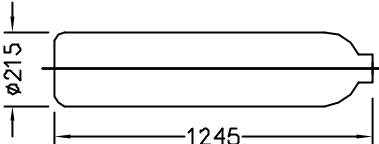

737360

New "E" Size Dose Cylinder

Material : Steel  
Water Capacity : 24L

737361

New "F" Size Dose Cylinder

Material : Steel  
Water Capacity : 35L

737362

New "D" Size Dose Cylinder