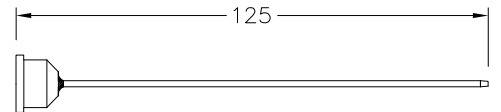

730006

Hose 2m x 5/32" ID
Material : Stainless Steel Braided Teflon
Ends : 1/4" BSPP Female Swivel

730008

Cylinder Securing Strap
Material : Steel Plated Ends, Single Ply Polyester Flat Webbing, Self Locking Quick Release Buckle

730012

Connector 1/4" BSP
Material : Brass
 Connects Hose #730006 to EnviroSol Gun #736679

730013

Nozzle Crack & Crevice
Material : Brass Body, Stainless Steel Tube
Nominal Flow Rate : 16.5g/s

730014

Crack & Crevice Insert
Material : Stainless Steel Ø0.9 Wire
 (5 Units per Pack)
 Reduces Gas Flow Rate of Nozzle #730013 to 6g/s

730015

Connector 1/4" x 1/8" BSPT
Material : Brass
 Connects Hose #730006 to Solenoid Valve #730016

730016

Solenoid Valve 240VAC x 3/64" Orifice
Material : Nickle Plated Brass Body
Ports : 1/8" BSPT Female (SCXD264D9 12-9940)
Protection Rating : IP65 Weatherproof Housing
Power Rating : 240VAC 50Hz