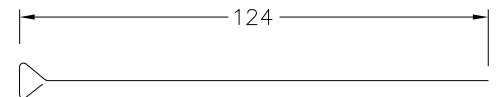

730006

Hose 2m x 5/32" ID
Material : Stainless Steel Braided Teflon
Ends : 1/4" BSPP Female Swivel

730008

Cylinder Securing Strap
Material : Steel Plated Ends, Single Ply Polyester Flat Webbing, Self Locking Quick Release Buckle

730012

Connector 1/4" BSP
Material : Brass
 Connects Hose #730006 to EnviroSol Gun #736679

730013

Nozzle Crack & Crevice
Material : Brass Body, Stainless Steel Tube
Nominal Flow Rate : 16.5g/s

730014

Crack & Crevice Insert
Material : Stainless Steel Ø0.9 Wire
 (5 Units per Pack)
 Reduces Gas Flow Rate of Nozzle #730013 to 6g/s

730015

Connector 1/4" x 1/8" BSPT
Material : Brass
 Connects Hose #730006 to Solenoid Valve #730016

730016

Solenoid Valve 240VAC x 3/64" Orifice
Material : Nickle Plated Brass Body
Ports : 1/8" BSPT Female (SCXD264D9 12-9940)
Protection Rating : IP65 Weatherproof Housing
Power Rating : 240VAC 50Hz