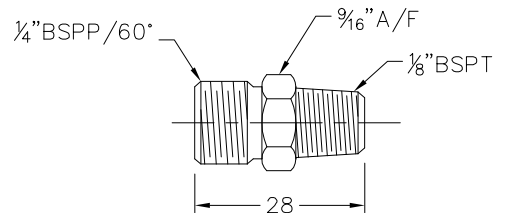

730006

Hose 2m x 5/32" ID
Material : Stainless Steel Braided Teflon
Ends : 1/4" BSPP Female Swivel

730008

Cylinder Securing Strap
Material : Steel Plated Ends, Single Ply Polyester Flat Webbing, Self Locking Quick Release Buckle

730012

Connector 1/4" BSP
Material : Brass
 Connects Hose #730006 to EnviroSol Gun #736679

730013

Nozzle Crack & Crevice
Material : Brass Body, Stainless Steel Tube
Nominal Flow Rate : 16.5g/s

730014

Crack & Crevice Insert
Material : Stainless Steel Ø0.9 Wire
 (5 Units per Pack)
 Reduces Gas Flow Rate of Nozzle #730013 to 6g/s

730015

Connector 1/4" x 1/8" BSPT
Material : Brass
 Connects Hose #730006 to Solenoid Valve #730016

730016

Solenoid Valve 240VAC x 3/64" Orifice
Material : Nickle Plated Brass Body
Ports : 1/8" BSPT Female (SCXD264D9 12-9940)
Protection Rating : IP65 Weatherproof Housing
Power Rating : 240VAC 50Hz