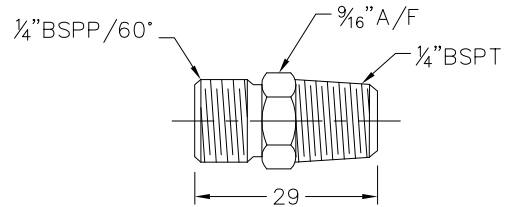

730006

Hose 2m x 5/32" ID
Material : Stainless Steel Braided Teflon
Ends : 1/4" BSPP Female Swivel

730008

Cylinder Securing Strap
Material : Steel Plated Ends, Single Ply Polyester Flat Webbing, Self Locking Quick Release Buckle

730012

Connector 1/4" BSP
Material : Brass
 Connects Hose #730006 to EnviroSol Gun #736679

730013

Nozzle Crack & Crevice
Material : Brass Body, Stainless Steel Tube
Nominal Flow Rate : 16.5g/s

730014

Crack & Crevice Insert
Material : Stainless Steel Ø0.9 Wire
 (5 Units per Pack)
 Reduces Gas Flow Rate of Nozzle #730013 to 6g/s

730015

Connector 1/4" x 1/8" BSPT
Material : Brass
 Connects Hose #730006 to Solenoid Valve #730016

730016

Solenoid Valve 240VAC x 3/64" Orifice
Material : Nickle Plated Brass Body
Ports : 1/8" BSPT Female (SCXD264D9 12-9940)
Protection Rating : IP65 Weatherproof Housing
Power Rating : 240VAC 50Hz