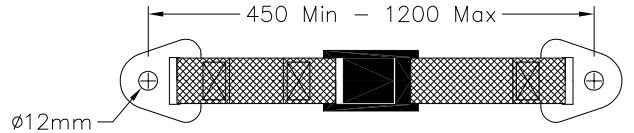

730006

Hose 2m x 5/32" ID
Material : Stainless Steel Braided Teflon
Ends : 1/4" BSPP Female Swivel

730008

Cylinder Securing Strap
Material : Steel Plated Ends, Single Ply Polyester Flat Webbing, Self Locking Quick Release Buckle

730012

Connector 1/4" BSP
Material : Brass
 Connects Hose #730006 to EnviroSol Gun #736679

730013

Nozzle Crack & Crevice
Material : Brass Body, Stainless Steel Tube
Nominal Flow Rate : 16.5g/s

730014

Crack & Crevice Insert
Material : Stainless Steel Ø0.9 Wire
 (5 Units per Pack)
 Reduces Gas Flow Rate of Nozzle #730013 to 6g/s

730015

Connector 1/4" x 1/8" BSPT
Material : Brass
 Connects Hose #730006 to Solenoid Valve #730016

730016

Solenoid Valve 240VAC x 3/64" Orifice
Material : Nickle Plated Brass Body
Ports : 1/8" BSPT Female (SCXD264D9 12-9940)
Protection Rating : IP65 Weatherproof Housing
Power Rating : 240VAC 50Hz