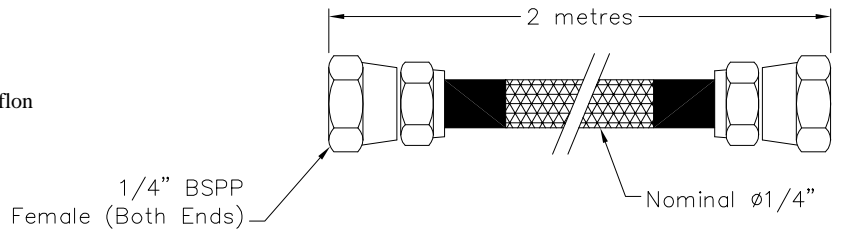

730006

Hose 2m x 5/32" ID
Material : Stainless Steel Braided Teflon
Ends : 1/4" BSPP Female Swivel

730008

Cylinder Securing Strap
Material : Steel Plated Ends, Single Ply Polyester Flat Webbing, Self Locking Quick Release Buckle

730012

Connector 1/4" BSP
Material : Brass
 Connects Hose #730006 to EnviroSol Gun #736679

730013

Nozzle Crack & Crevice
Material : Brass Body, Stainless Steel Tube
Nominal Flow Rate : 16.5g/s

730014

Crack & Crevice Insert
Material : Stainless Steel Ø0.9 Wire
 (5 Units per Pack)
 Reduces Gas Flow Rate of Nozzle #730013 to 6g/s

730015

Connector 1/4" x 1/8" BSPT
Material : Brass
 Connects Hose #730006 to Solenoid Valve #730016

730016

Solenoid Valve 240VAC x 3/64" Orifice
Material : Nickle Plated Brass Body
Ports : 1/8" BSPT Female (SCXD264D9 12-9940)
Protection Rating : IP65 Weatherproof Housing
Power Rating : 240VAC 50Hz