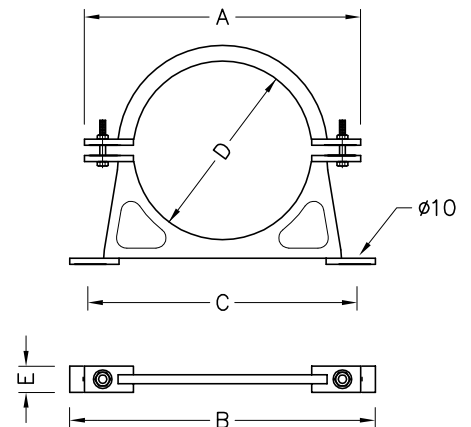

736711

Dose Cylinder Adapter Size D, E & G

Material : Unplated Brass
Use : Allows 1/4" Fitting to Be Connected to
 D, E & G Size Dose Cylinder

736715

Dose Cylinder Mounting Bracket C

Material : White Powder Coated Steel
Use : To Support "C" Size EnviroSol Dose Cylinder
 A = 180, B = 250, C = 150, D = 117, E = 25

736716

Dose Cylinder Mounting Bracket D

Material : Cold Gal Painted Steel
Use : To Support "D" Size EnviroSol Dose Cylinder
 A = 271, B = 299, C = 263, D = 175, E = 32

Dose Cylinder Mounting Bracket E

Material : White Powder Coated Steel
Use : To Support "E" Size EnviroSol Dose Cylinder
 A = 310, B = 390, C = 354, D = 215, E = 32

Dose Cylinder Mounting Bracket G

Material : White Powder Coated Steel
Use : To Support "G" Size EnviroSol Dose Cylinder
 A = 345, B = 410, C = 374, D = 250, E = 32

736717

736718

736719

Brass Union Tee 1/4"

Material : Unplated Brass
Use : To Connect 1/4" OD Aluminium Tube
Includes : Body, 3off Nuts, 3off Ferrule Sets

736720

Brass Union 1/4"

Material : Unplated Brass
Use : To Connect 1/4" OD Aluminium Tube
Includes : Body, 2off Nuts, 2off Ferrule Sets