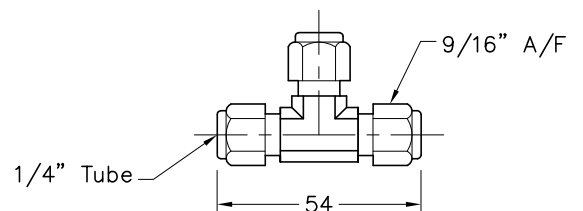

736711

Dose Cylinder Adapter Size D, E & G

Material : Unplated Brass
Use : Allows 1/4" Fitting to Be Connected to
 D, E & G Size Dose Cylinder

736715

Dose Cylinder Mounting Bracket C

Material : White Powder Coated Steel
Use : To Support "C" Size EnviroSol Dose Cylinder
 A = 180, B = 250, C = 150, D = 117, E = 25

736716

Dose Cylinder Mounting Bracket D

Material : Cold Gal Painted Steel
Use : To Support "D" Size EnviroSol Dose Cylinder
 A = 271, B = 299, C = 263, D = 175, E = 32

Dose Cylinder Mounting Bracket E

Material : White Powder Coated Steel
Use : To Support "E" Size EnviroSol Dose Cylinder
 A = 310, B = 390, C = 354, D = 215, E = 32

Dose Cylinder Mounting Bracket G

Material : White Powder Coated Steel
Use : To Support "G" Size EnviroSol Dose Cylinder
 A = 345, B = 410, C = 374, D = 250, E = 32

736717

736718

736719

Brass Union Tee 1/4"

Material : Unplated Brass
Use : To Connect 1/4" OD Aluminium Tube
Includes : Body, 3off Nuts, 3off Ferrule Sets

736720

Brass Union 1/4"

Material : Unplated Brass
Use : To Connect 1/4" OD Aluminium Tube
Includes : Body, 2off Nuts, 2off Ferrule Sets