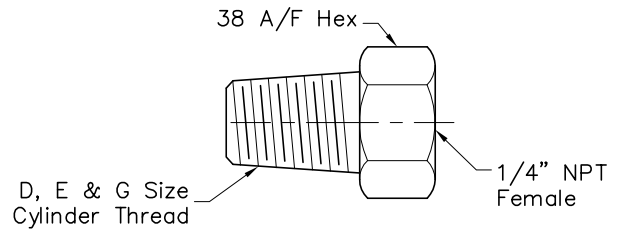

736711

Dose Cylinder Adapter Size D, E & G

Material : Unplated Brass
Use : Allows 1/4" Fitting to Be Connected to
 D, E & G Size Dose Cylinder

736715

Dose Cylinder Mounting Bracket C

Material : White Powder Coated Steel
Use : To Support "C" Size EnviroSol Dose Cylinder
 A = 180, B = 250, C = 150, D = 117, E = 25

736716

Dose Cylinder Mounting Bracket D

Material : Cold Gal Painted Steel
Use : To Support "D" Size EnviroSol Dose Cylinder
 A = 271, B = 299, C = 263, D = 175, E = 32

Dose Cylinder Mounting Bracket E

Material : White Powder Coated Steel
Use : To Support "E" Size EnviroSol Dose Cylinder
 A = 310, B = 390, C = 354, D = 215, E = 32

Dose Cylinder Mounting Bracket G

Material : White Powder Coated Steel
Use : To Support "G" Size EnviroSol Dose Cylinder
 A = 345, B = 410, C = 374, D = 250, E = 32

736717

736718

736719

Brass Union Tee 1/4"