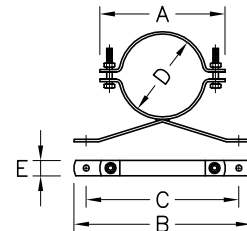

736711

Dose Cylinder Adapter Size D, E & G

Material : Unplated Brass
Use : Allows 1/4" Fitting to Be Connected to
 D, E & G Size Dose Cylinder

736715

Dose Cylinder Mounting Bracket C

Material : White Powder Coated Steel
Use : To Support "C" Size EnviroSol Dose Cylinder
 A = 180, B = 250, C = 150, D = 117, E = 25

736716

Dose Cylinder Mounting Bracket D

Material : Cold Gal Painted Steel
Use : To Support "D" Size EnviroSol Dose Cylinder
 A = 271, B = 299, C = 263, D = 175, E = 32

Dose Cylinder Mounting Bracket E

Material : White Powder Coated Steel
Use : To Support "E" Size EnviroSol Dose Cylinder
 A = 310, B = 390, C = 354, D = 215, E = 32

Dose Cylinder Mounting Bracket G

Material : White Powder Coated Steel
Use : To Support "G" Size EnviroSol Dose Cylinder
 A = 345, B = 410, C = 374, D = 250, E = 32

736717

736718

736719

Brass Union Tee 1/4"

Material : Unplated Brass
Use : To Connect 1/4" OD Aluminium Tube
Includes : Body, 3off Nuts, 3off Ferrule Sets

736720

Brass Union 1/4"

Material : Unplated Brass
Use : To Connect 1/4" OD Aluminium Tube
Includes : Body, 2off Nuts, 2off Ferrule Sets