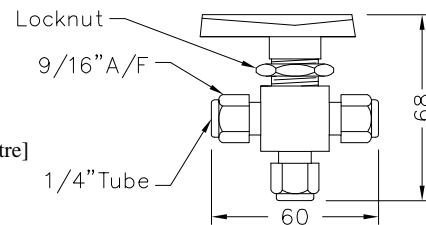

Material : Blue Polycarbonate Lens
Use : To Indicate When Spacecontroller is Operating
Includes : Terminal Block & Mounting Base
Specification : 12/24VDC x 2W, IP65, -20 to +40°C, 1Hz Nominal

737187

Double Pipe Clamp, LNG Series, 2 x 1/4" Pipes

Material : PolyPropylene
Use : To Support 2off x 1/4" OD Tube
Includes : Pack of 20

737212

Bulkhead Female Connector 1/4 Tube x 1/4" NPT

Material : Unplated Brass
Use : To Connect 1/4" OD Aluminium Tube 1/4" NPT ML Thread
 Can Be Anchored Off A Mounting Bracket
Includes : Body, 1off Nut, 1off Ferrule Set, Locknut

737213

Brass Male Branch Tee 1/4" x 1/4" NPT

Material : Unplated Brass
Use : To Connect 2off x 1/4" OD Aluminium Tube and 1/4" NPT Female Fitting
Includes : Body, 2off Nuts, 2off Ferrule Sets

737232

3-Way Brass Ball Valve 1/4" (Low Temp)

Material : Unplated Brass
Use : 3-Position Valve Operation, [Left to Centre-OFF-Right To Centre]
Includes : Body, 3off Nuts & Ferrule Sets, Handle & Locknut

737290

Multisize Dose Cylinder Adapter

Material : 38mm A/F Hex Brass
Use : For Mounting Dose Cylinders on Manual Spacecontroller