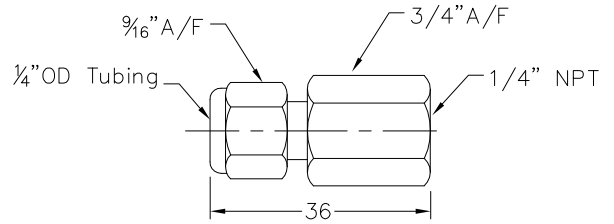

737184

Brass Female Connector 1/4" x 1/4" NPT

Material : Unplated Brass
Use : To Connect 1/4" OD Aluminium Tube 1/4" NPT ML Thread
Includes : Body, 1off Nut, 1off Ferrule Set

737186

Strobe Lamp Blue, IP65

Material : Blue Polycarbonate Lens
Use : To Indicate When Spacecontroller is Operating
Includes : Terminal Block & Mounting Base
Specification : 12/24VDC x 2W, IP65, -20 to +40°C, 1Hz Nominal

737187

Double Pipe Clamp, LNG Series, 2 x 1/4" Pipes

Material : PolyPropylene
Use : To Support 2off x 1/4" OD Tube
Includes : Pack of 20

737212

Bulkhead Female Connector 1/4 Tube x 1/4" NPT

Material : Unplated Brass
Use : To Connect 1/4" OD Aluminium Tube 1/4" NPT ML Thread
 Can Be Anchored Off A Mounting Bracket
Includes : Body, 1off Nut, 1off Ferrule Set, Locknut

737213

Brass Male Branch Tee 1/4" x 1/4" NPT

Material : Unplated Brass
Use : To Connect 2off x 1/4" OD Aluminium Tube and 1/4" NPT Female Fitting
Includes : Body, 2off Nuts, 2off Ferrule Sets

737232

3-Way Brass Ball Valve 1/4" (Low Temp)