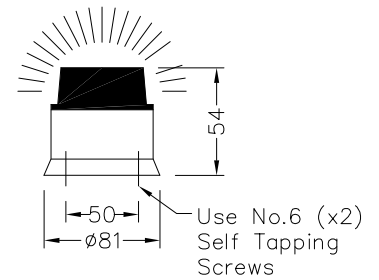

737184

Brass Female Connector 1/4" x 1/4" NPT

Material : Unplated Brass
Use : To Connect 1/4" OD Aluminium Tube 1/4" NPT ML Thread
Includes : Body, 1off Nut, 1off Ferrule Set

737186

Strobe Lamp Blue, IP65

Material : Blue Polycarbonate Lens
Use : To Indicate When Spacecontroller is Operating
Includes : Terminal Block & Mounting Base
Specification : 12/24VDC x 2W, IP65, -20 to +40°C, 1Hz Nominal

737187

Double Pipe Clamp, LNG Series, 2 x 1/4" Pipes

Material : PolyPropylene
Use : To Support 2off x 1/4" OD Tube
Includes : Pack of 20

737212

Bulkhead Female Connector 1/4 Tube x 1/4" NPT

Material : Unplated Brass
Use : To Connect 1/4" OD Aluminium Tube 1/4" NPT ML Thread
 Can Be Anchored Off A Mounting Bracket
Includes : Body, 1off Nut, 1off Ferrule Set, Locknut

737213

Brass Male Branch Tee 1/4" x 1/4" NPT

Material : Unplated Brass
Use : To Connect 2off x 1/4" OD Aluminium Tube and 1/4" NPT Female Fitting
Includes : Body, 2off Nuts, 2off Ferrule Sets

737232

3-Way Brass Ball Valve 1/4" (Low Temp)