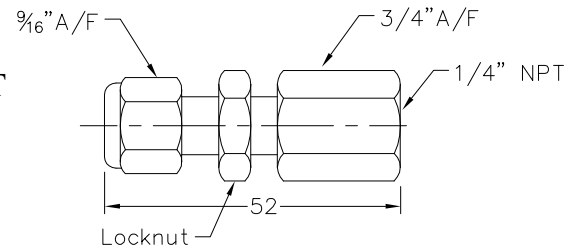

737184

Brass Female Connector 1/4" x 1/4" NPT

Material : Unplated Brass
Use : To Connect 1/4" OD Aluminium Tube 1/4" NPT ML Thread
Includes : Body, 1off Nut, 1off Ferrule Set

737186

Strobe Lamp Blue, IP65

Material : Blue Polycarbonate Lens
Use : To Indicate When Spacecontroller is Operating
Includes : Terminal Block & Mounting Base
Specification : 12/24VDC x 2W, IP65, -20 to +40°C, 1Hz Nominal

737187

Double Pipe Clamp, LNG Series, 2 x 1/4" Pipes

Material : PolyPropylene
Use : To Support 2off x 1/4" OD Tube
Includes : Pack of 20

737212

Bulkhead Female Connector 1/4 Tube x 1/4" NPT

Material : Unplated Brass
Use : To Connect 1/4" OD Aluminium Tube 1/4" NPT ML Thread
 Can Be Anchored Off A Mounting Bracket
Includes : Body, 1off Nut, 1off Ferrule Set, Locknut

737213

Brass Male Branch Tee 1/4" x 1/4" NPT

Material : Unplated Brass
Use : To Connect 2off x 1/4" OD Aluminium Tube and 1/4" NPT Female Fitting
Includes : Body, 2off Nuts, 2off Ferrule Sets

737232

3-Way Brass Ball Valve 1/4" (Low Temp)