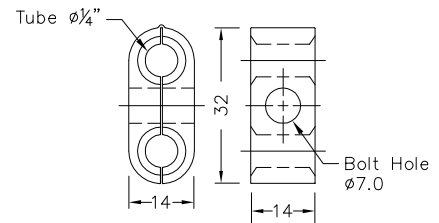

737184

Brass Female Connector 1/4" x 1/4" NPT

Material : Unplated Brass
Use : To Connect 1/4" OD Aluminium Tube 1/4" NPT ML Thread
Includes : Body, 1off Nut, 1off Ferrule Set

737186

Strobe Lamp Blue, IP65

Material : Blue Polycarbonate Lens
Use : To Indicate When Spacecontroller is Operating
Includes : Terminal Block & Mounting Base
Specification : 12/24VDC x 2W, IP65, -20 to +40°C, 1Hz Nominal

737187

Double Pipe Clamp, LNG Series, 2 x 1/4" Pipes

Material : PolyPropylene
Use : To Support 2off x 1/4" OD Tube
Includes : Pack of 20

737212

Bulkhead Female Connector 1/4 Tube x 1/4" NPT

Material : Unplated Brass
Use : To Connect 1/4" OD Aluminium Tube 1/4" NPT ML Thread
 Can Be Anchored Off A Mounting Bracket
Includes : Body, 1off Nut, 1off Ferrule Set, Locknut

737213

Brass Male Branch Tee 1/4" x 1/4" NPT

Material : Unplated Brass
Use : To Connect 2off x 1/4" OD Aluminium Tube and 1/4" NPT Female Fitting
Includes : Body, 2off Nuts, 2off Ferrule Sets

737232

3-Way Brass Ball Valve 1/4" (Low Temp)