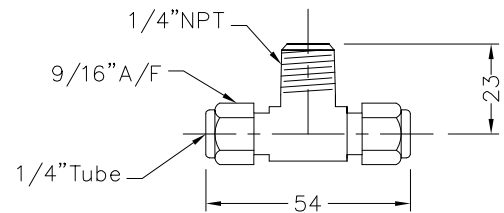

Material : Blue Polycarbonate Lens
Use : To Indicate When Spacecontroller is Operating
Includes : Terminal Block & Mounting Base
Specification : 12/24VDC x 2W, IP65, -20 to +40°C, 1Hz Nominal

737187

Double Pipe Clamp, LNG Series, 2 x 1/4" Pipes

Material : PolyPropylene
Use : To Support 2off x 1/4" OD Tube
Includes : Pack of 20

737212

Bulkhead Female Connector 1/4 Tube x 1/4" NPT

Material : Unplated Brass
Use : To Connect 1/4" OD Aluminium Tube 1/4" NPT ML Thread
 Can Be Anchored Off A Mounting Bracket
Includes : Body, 1off Nut, 1off Ferrule Set, Locknut

737213

Brass Male Branch Tee 1/4" x 1/4" NPT

Material : Unplated Brass
Use : To Connect 2off x 1/4" OD Aluminium Tube and 1/4" NPT Female Fitting
Includes : Body, 2off Nuts, 2off Ferrule Sets

737232

3-Way Brass Ball Valve 1/4" (Low Temp)

Material : Unplated Brass
Use : 3-Position Valve Operation, [Left to Centre-OFF-Right To Centre]
Includes : Body, 3off Nuts & Ferrule Sets, Handle & Locknut

737290

Multisize Dose Cylinder Adapter

Material : 38mm A/F Hex Brass
Use : For Mounting Dose Cylinders on Manual Spacecontroller